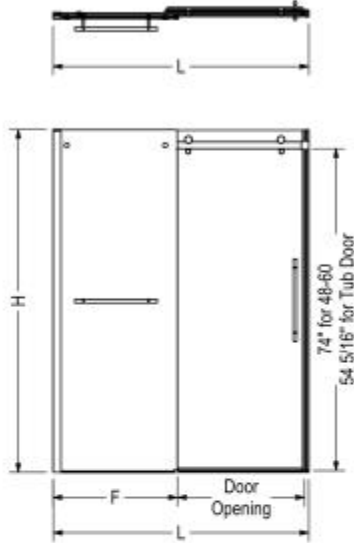

Vela 44 1/2-47 x 78 3/4 in. 8mm Sliding Shower Door for Alcove Installation

Model number:

138460

Dimensions: 78.75"

Installation:

Material:

Standard Features:

- Rollers and handle offered in 7 different finishes (monochrome or mix-finishes)
- 78 3/4" high clear glass panel 8 mm (5/16") tempered glass with Lotus easy clean protection
- Detachable door guide to distance the glass when cleaning
- Reversible shower door for left or right opening
- Also available in a corner configuration with a HALO return panel
- This configuration is shipped in 2 boxes

Vela 44 1/2-47 x 78 3/4 in. 8mm Sliding Shower Door for Alcove Installation

Model number:

138460

Dimensions: 78.75"

Installation:

Material:

STANDARD

Dimensions

78 3/4 In.
(2000 mm)

Glass Thickness

5/16 in.

Weight

130 lbs - 59 kg

Frame Type

Frameless

Door Adjustment

Frameless

Minimum Door Access

16.375"

Maximum Door Access

18.375"

Code	Description	H	L Adjustable	F	Door Opening	Wall Adjustment
138460	Vela 78 3/4" x 47" without towel bar	78 3/4"	44 1/2" - 47"	22 1/2"	16 1/4" - 18 3/4"	1"
138465	Vela 78 3/4" x 47" with towel bar	78 3/4"	44 1/2" - 47"	22 1/2"	16 1/4" - 18 3/4"	1"
138470	Vela 78 3/4" x 59" without towel bar	78 3/4"	56 1/2" - 59"	28 5/8"	22 1/8" - 24 5/8"	1"
138475	Vela 78 3/4" x 59" with towel bar	78 3/4"	56 1/2" - 59"	28 5/8"	22 1/8" - 24 5/8"	1"
138480	Vela 59" x 59" without towel bar	59"	56 1/2" - 59"	28 5/8"	22 1/8" - 24 5/8"	1"
138485	Vela 59" x 59" with towel bar	59"	56 1/2" - 59"	28 5/8"	22 1/8" - 24 5/8"	1"