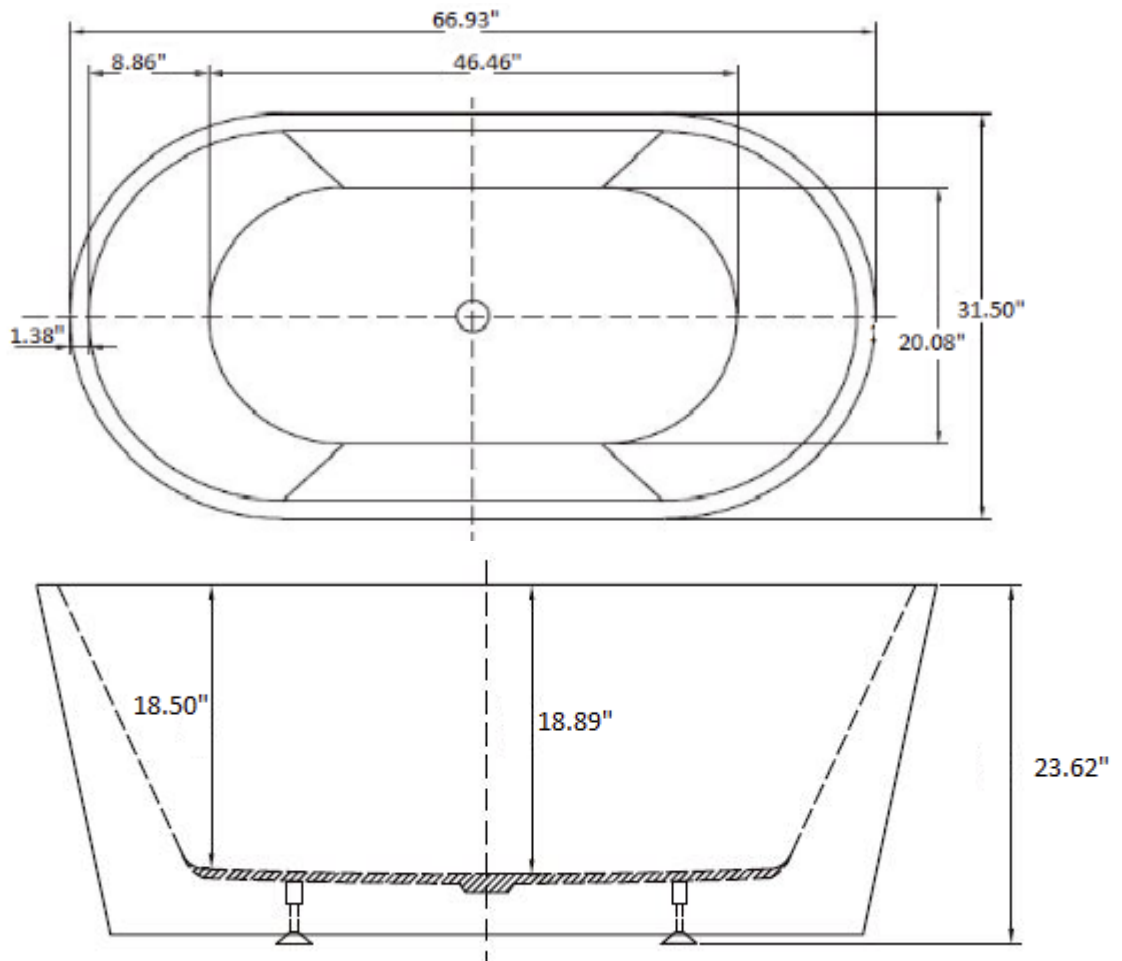

Oasis Mia 67C

Recharge, relax and de-stress. Our Oasis Mia stylish freestanding bathtubs offer maximum comfort. The freestanding bathtub is the perfect choice for those looking for compact and elegant bathroom fixtures. A bathtub is one of the most commonly used bathroom fixtures and should therefore be chosen with care.

Dimensions:

Outside	66.93" x 20.08" x 23.62
Depth	18.89