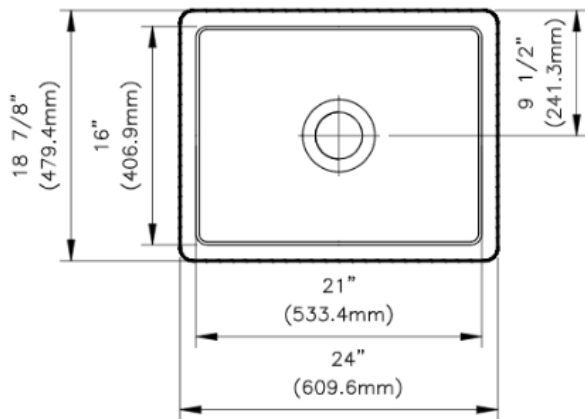

Kona 24"

24" Single Bowl Dual Mount Sink

Product Details

- Minimum base cabinet – 26.25"
- 1 Bowl
- 325324 Stainless Steel Grid with Bumpers included
- Strainer sold separately

Material

- Vitra PressureCast Fireclay
- Vitra Hygiene Glaze

Tested for Prop65 and FDA.

Kona 24"

Technical Information

- Bowl Type: Single
- Bowl Depth: 9"
- Installation: Dual Mount - install either undermount or countertop drop-in
- Minimum base cabinet – 26.25"
- Bowl Area: 336 sq "
- Standard 3.5" drain outlet
- Weight: 64 lbs.