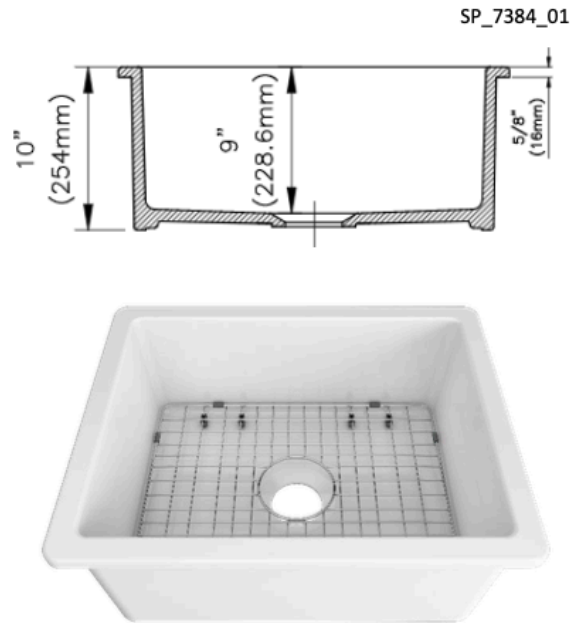

Kona 24"

24" Single Bowl Dual Mount Sink

Product Details

- Minimum base cabinet – 26.25"
- 1 Bowl
- 325324 Stainless Steel Grid with Bumpers included
- Strainer sold separately

Material

- Vitra PressureCast Fireclay
- Vitra Hygiene Glaze

Installation

- Installation Manual included
- Dual Mount: install either undermount or countertop drop-in
- Compatible with garbage disposal installations

Codes/Standards

ASME A112.19.2-2018/CSA B45.1-18

Tested for Prop65 and FDA.

Kona 24"

Technical Information

- Bowl Type: Single
- Bowl Depth: 9"
- Installation: Dual Mount - install either undermount or countertop drop-in
- Minimum base cabinet – 26.25"
- Bowl Area: 336 sq "
- Standard 3.5" drain outlet
- Weight: 64 lbs.