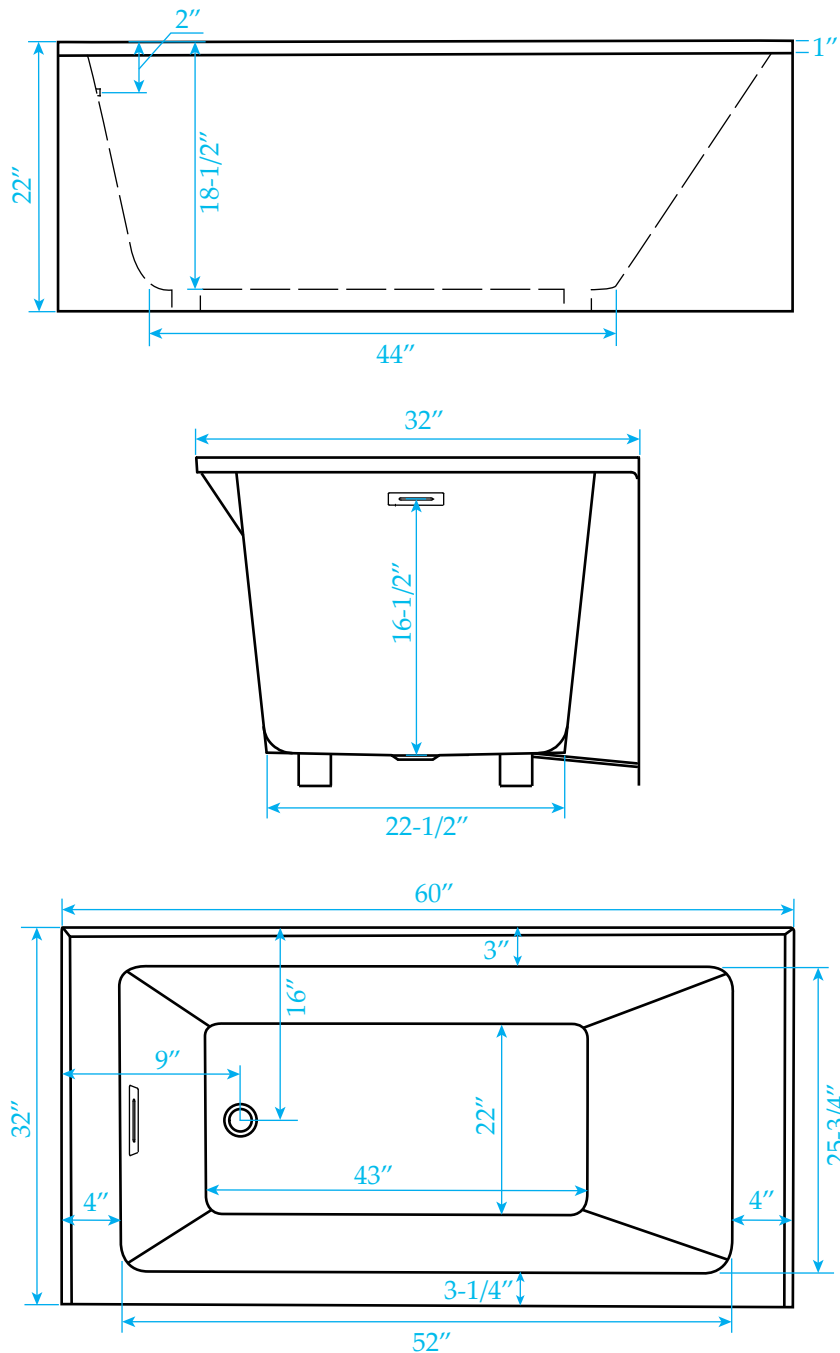

# WYNDHAM COLLECTION

Installation - 3 Wall Alcove  
Exterior Size - 60"L x 32"W x 22"H  
Interior Size - 52"L x 25-3/4"W x 18-1/2"H  
Depth at Drain - 18-1/2"  
Drain To Overflow - 16-1/2"  
Maximum Fill - 75 Gallons  
Note - All Measurements are  $\pm 1/2"$

WC-BTWI-6032L