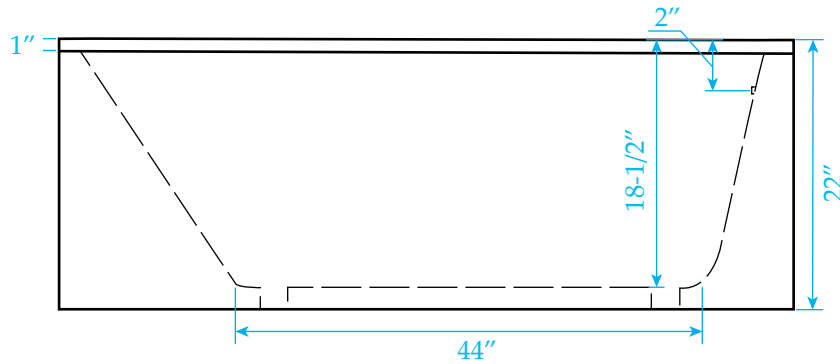

# WYNDHAM COLLECTION

Installation - 3 Wall Alcove  
Exterior Size - 60"L x 30"W x 22"H  
Interior Size - 52"L x 23-3/4"W x 18-1/2"H  
Depth at Drain - 18-1/2"  
Drain To Overflow - 16-1/2"  
Maximum Fill - 65 Gallons  
Note - All Measurements are  $\pm 1/2$ "