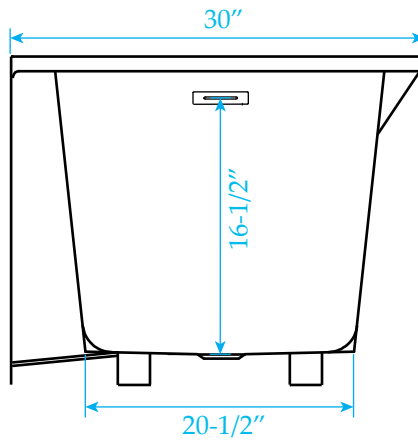

# WYNDHAM COLLECTION

Installation - 3 Wall Alcove  
Exterior Size - 60"L x 30"W x 22"H  
Interior Size - 52"L x 23-3/4"W x 18-1/2"H  
Depth at Drain - 18-1/2"  
Drain To Overflow - 16-1/2"  
Maximum Fill - 65 Gallons  
Note - All Measurements are  $\pm 1/2$ "