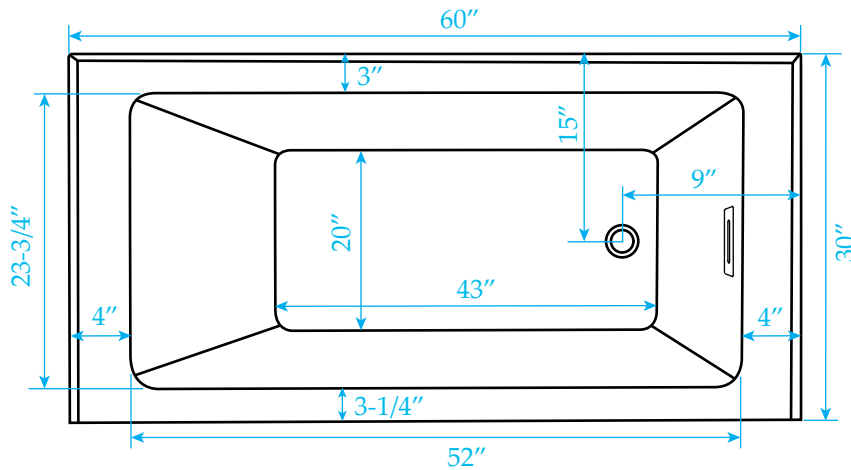

# WYNDHAM COLLECTION

Installation - 3 Wall Alcove  
Exterior Size - 60"L x 30"W x 22"H  
Interior Size - 52"L x 23-3/4"W x 18-1/2"H  
Depth at Drain - 18-1/2"  
Drain To Overflow - 16-1/2"  
Maximum Fill - 65 Gallons  
Note - All Measurements are  $\pm 1/2$ "