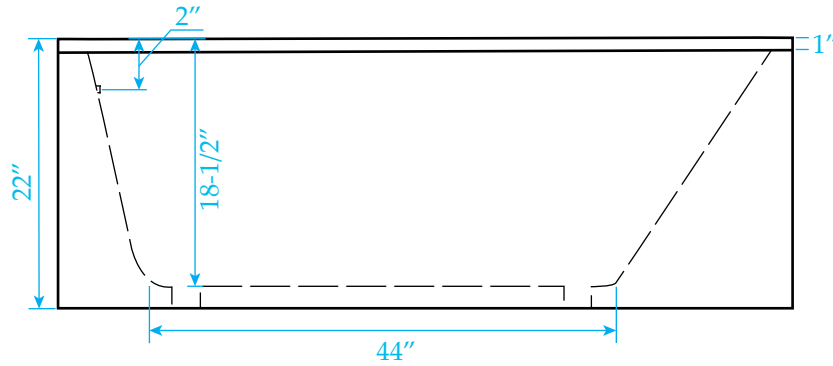

# WYNDHAM COLLECTION

Installation - 3 Wall Alcove  
Exterior Size - 60"L x 30"W x 22"H  
Interior Size - 52"L x 23-3/4"W x 18-1/2"H  
Depth at Drain - 18-1/2"  
Drain To Overflow - 16-1/2"  
Maximum Fill - 65 Gallons  
Note - All Measurements are  $\pm 1/2"$