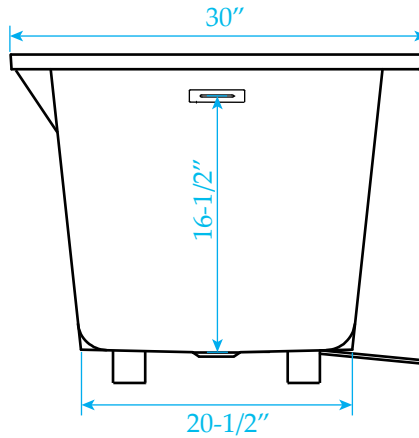

# WYNDHAM COLLECTION

Installation - 3 Wall Alcove  
Exterior Size - 60"L x 30"W x 22"H  
Interior Size - 52"L x 23-3/4"W x 18-1/2"H  
Depth at Drain - 18-1/2"  
Drain To Overflow - 16-1/2"  
Maximum Fill - 65 Gallons  
Note - All Measurements are  $\pm 1/2"$