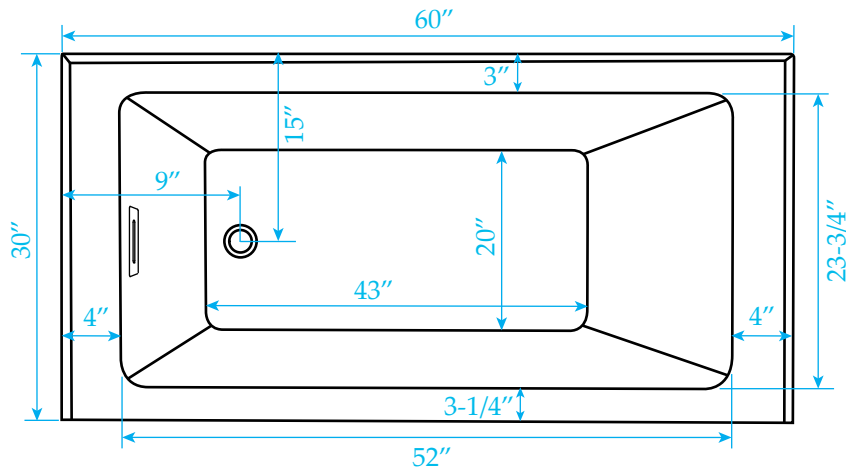

# WYNDHAM COLLECTION

Installation - 3 Wall Alcove  
Exterior Size - 60"L x 30"W x 22"H  
Interior Size - 52"L x 23-3/4"W x 18-1/2"H  
Depth at Drain - 18-1/2"  
Drain To Overflow - 16-1/2"  
Maximum Fill - 65 Gallons  
Note - All Measurements are  $\pm 1/2"$