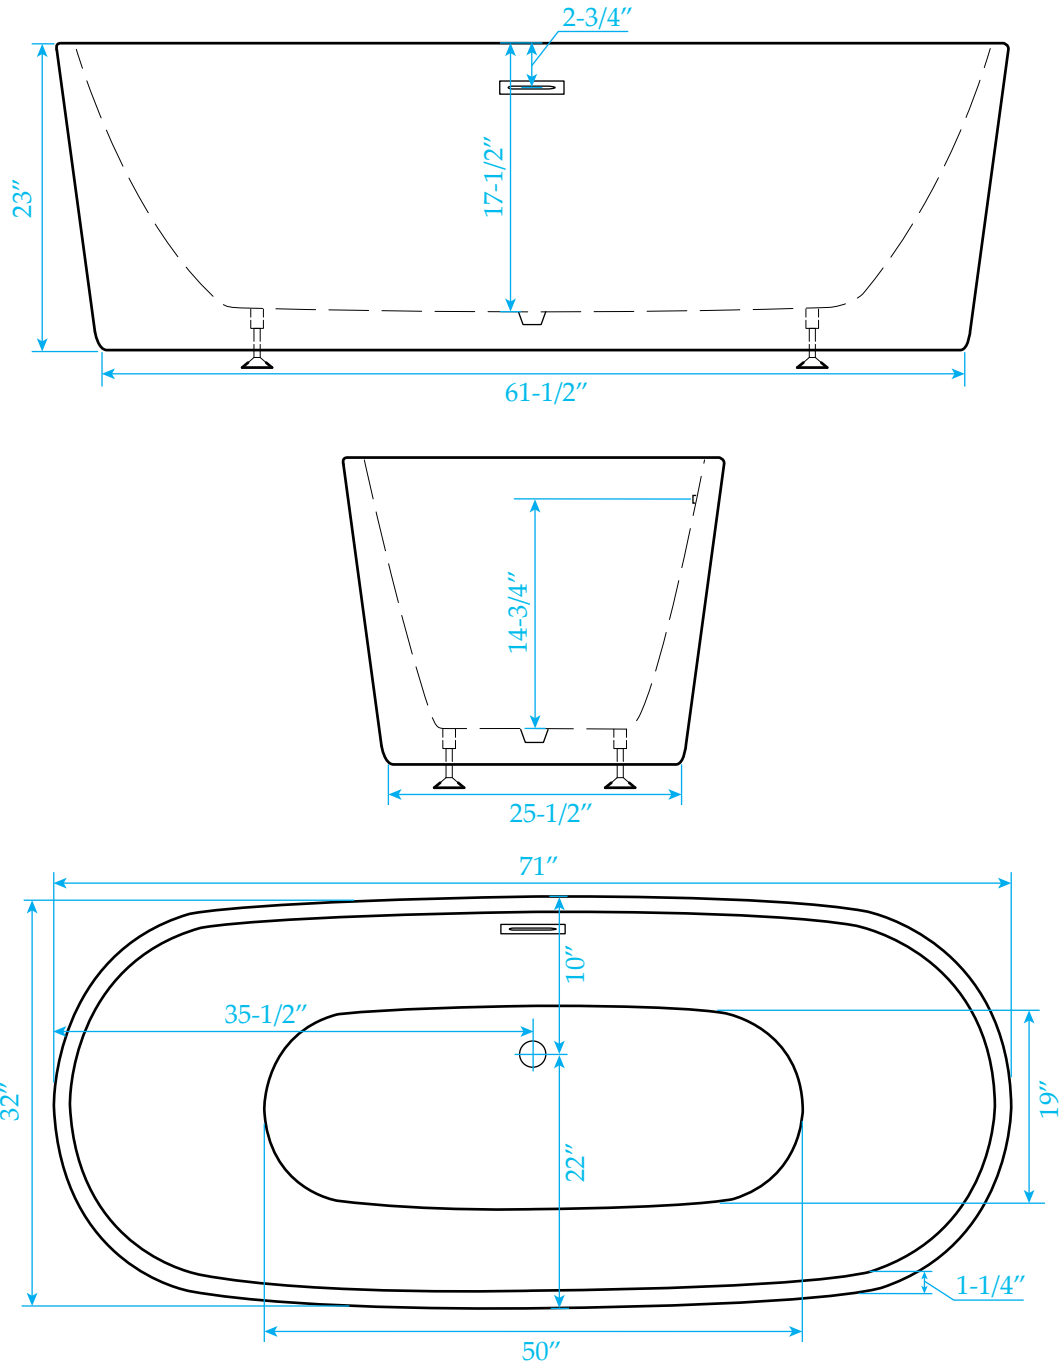

# WYNDHAM COLLECTION

Exterior Size - 71"L x 32"W x 23"H  
Interior Size - 68-1/2"L x 29-1/2"W x 17-1/2"H  
Depth at Drain - 17-1/2"  
Drain To Overflow - 14-3/4"  
Maximum Fill - 80 Gallons  
Note - All Measurements are  $\pm 1/2$ "

WC-BTU1012-71