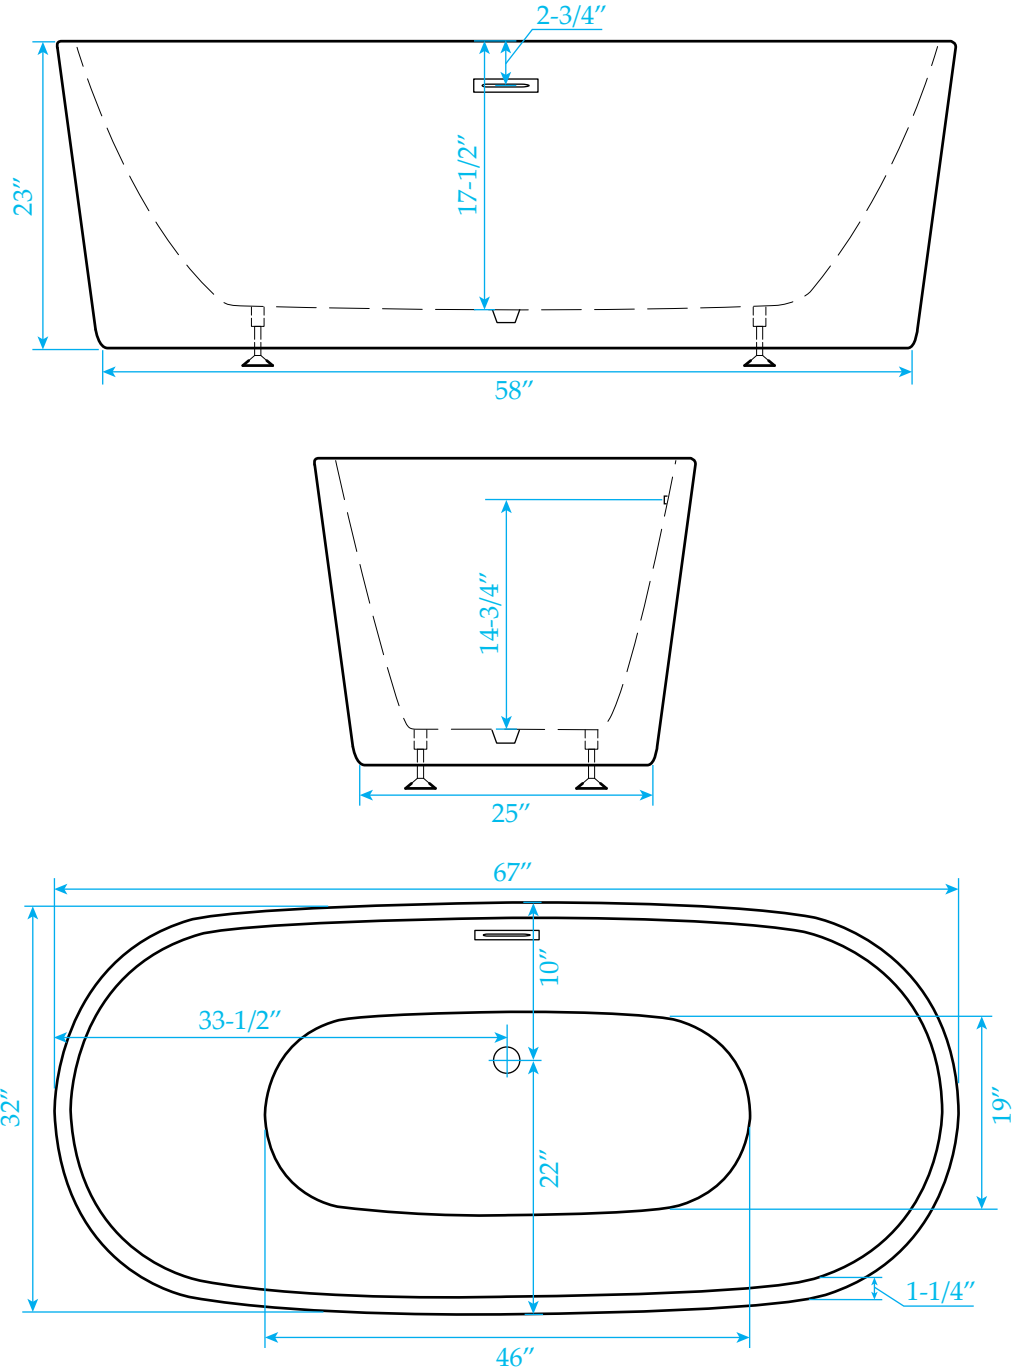

WYNDHAM COLLECTION

Exterior Size - 67"L x 32"W x 23"H
Interior Size - 64-1/2"L x 29-1/2"W x 17-1/2"H
Depth at Drain - 17-1/2"
Drain To Overflow - 14-3/4"
Maximum Fill - 74 Gallons
Note - All Measurements are $\pm 1/2$ "

WC-BTU1012-67