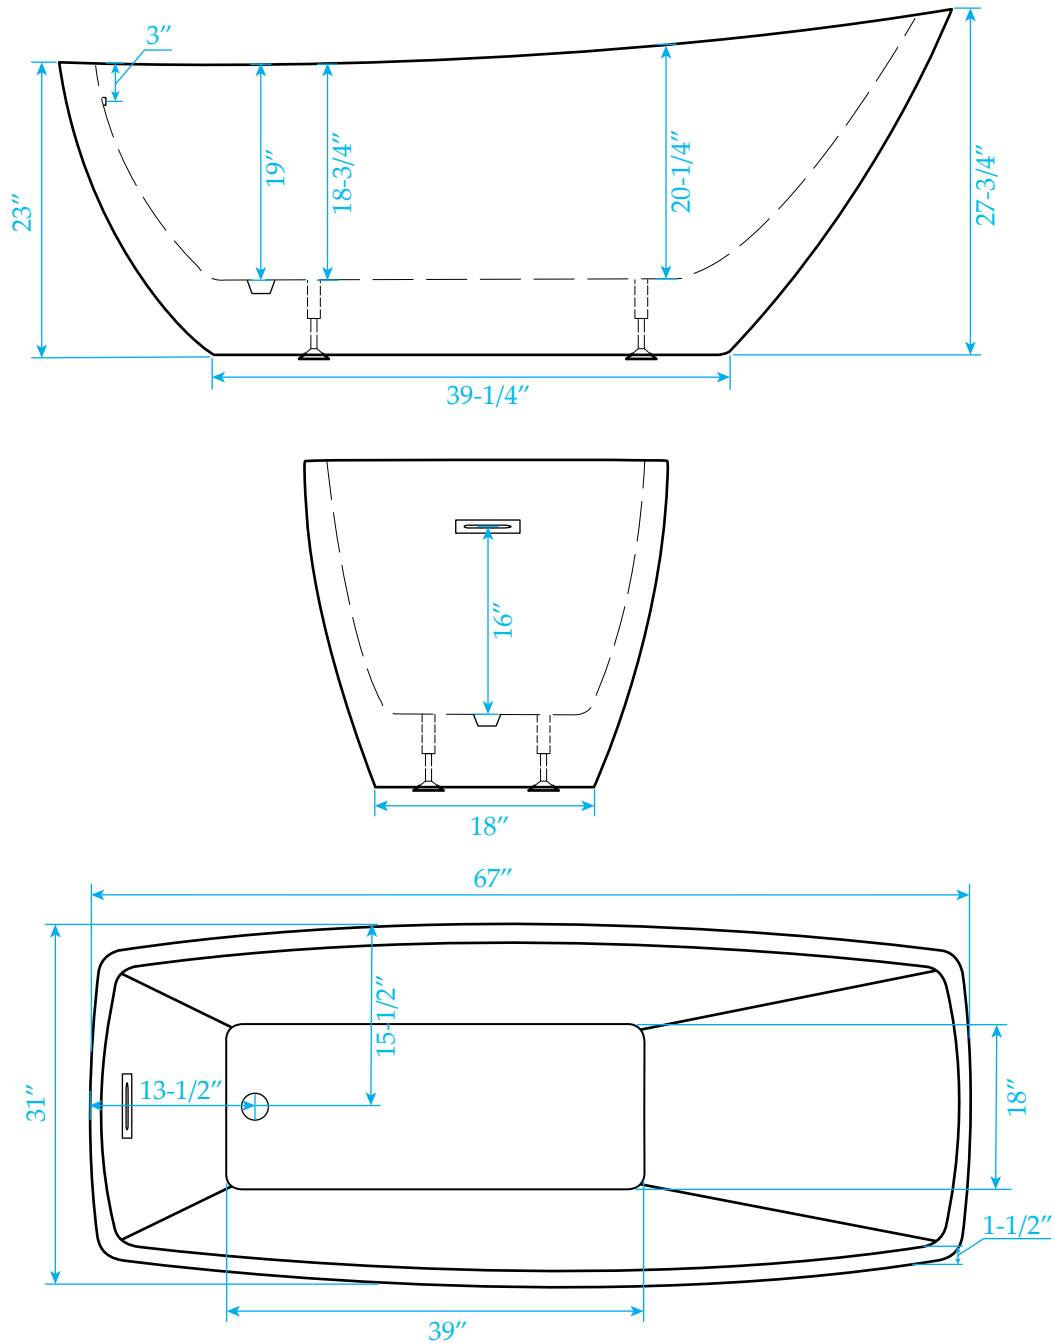

WYNDHAM COLLECTION

Exterior Size - 67"L x 31"W x 27-3/4"H
Interior Size - 39"L x 18"W x 18-3/4"H
Depth at Drain - 19"
Drain To Overflow - 16"
Maximum Fill - 69 Gallons
Note - All Measurements are $\pm 1/2$ "

WC-BTM1533-67