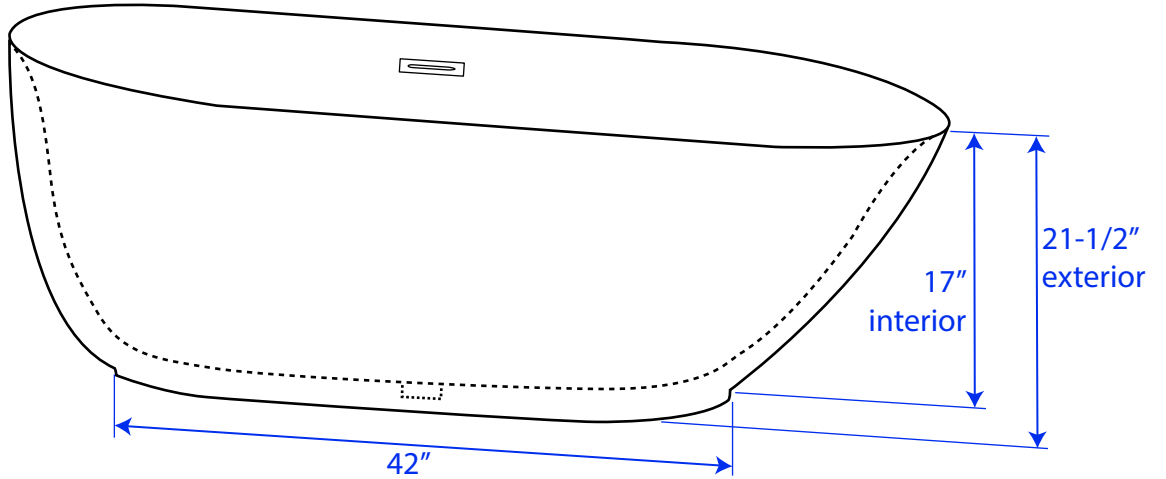

WYNDHAM COLLECTION

Exterior Size - 60"L x 29-1/4"W x 21-1/2"H
Interior Size - 56"L x 23"W x 17-1/2"H at top
Depth at Drain - 17-1/2"
Drain to Overflow - 11-1/4"
Maximum Fill - 39-1/2 Gallons
Note - All measurements are $\pm 1/2$ "

WC-BTM1000-60