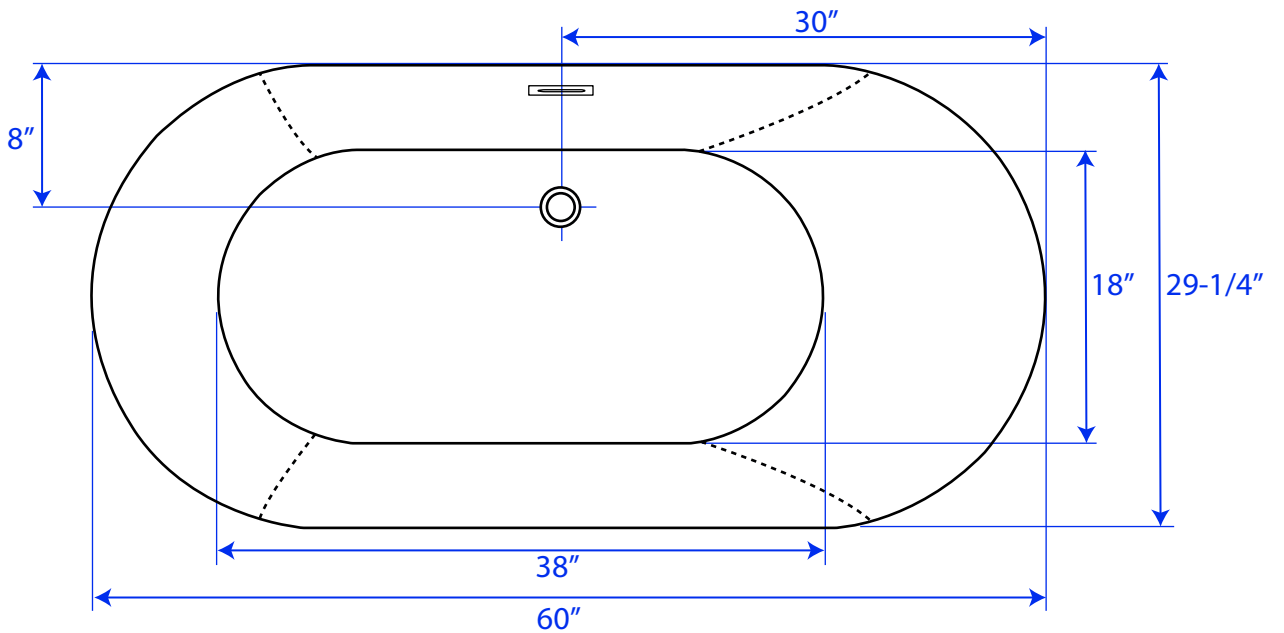

WYNDHAM COLLECTION

Exterior Size - 60"L x 29-1/4"W x 21-1/2"H
Interior Size - 56"L x 23"W x 17-1/2"H at top
Depth at Drain - 17-1/2"
Drain to Overflow - 11-1/4"
Maximum Fill - 39-1/2 Gallons
Note - All measurements are $\pm 1/2$ "

WC-BTM1000-60