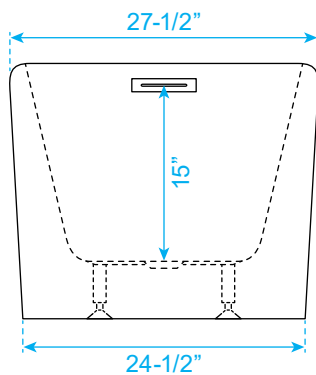

# WYNDHAM COLLECTION

Exterior Size - 59"L x 27-1/2"W x 23"H  
Interior Size - 55"L x 24"W x 18"H  
Depth at Drain - 18"  
Drain To Overflow - 15"  
Maximum Fill - 55 Gallons  
Backrest Slope Angle - 36 Degrees  
Other Side Slope Angle - 23 Degrees  
Note - All Measurements are  $\pm 1/2$ "