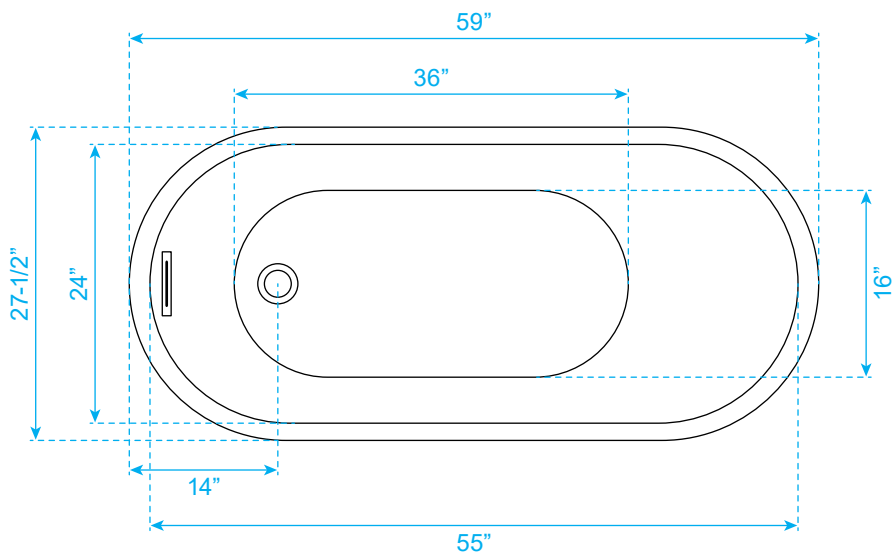

# WYNDHAM COLLECTION

Exterior Size - 59"L x 27-1/2"W x 23"H  
Interior Size - 55"L x 24"W x 18"H  
Depth at Drain - 18"  
Drain To Overflow - 15"  
Maximum Fill - 55 Gallons  
Backrest Slope Angle - 36 Degrees  
Other Side Slope Angle - 23 Degrees  
Note - All Measurements are  $\pm 1/2$ "

WC-BTE3011-59