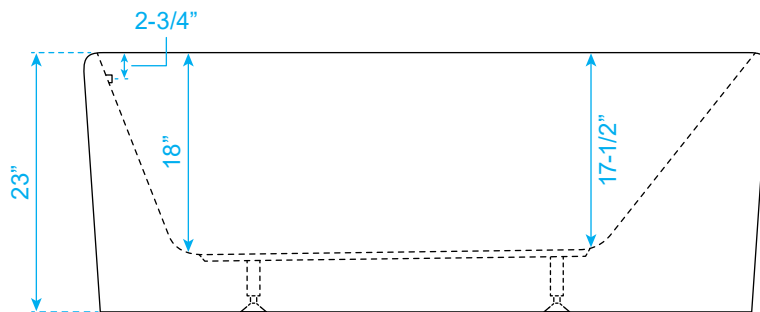

# WYNDHAM COLLECTION

Exterior Size - 59"L x 27-1/2"W x 23"H  
Interior Size - 55"L x 24"W x 18"H  
Depth at Drain - 18"  
Drain To Overflow - 15"  
Maximum Fill - 55 Gallons  
Backrest Slope Angle - 36 Degrees  
Other Side Slope Angle - 23 Degrees  
Note - All Measurements are  $\pm 1/2$ "