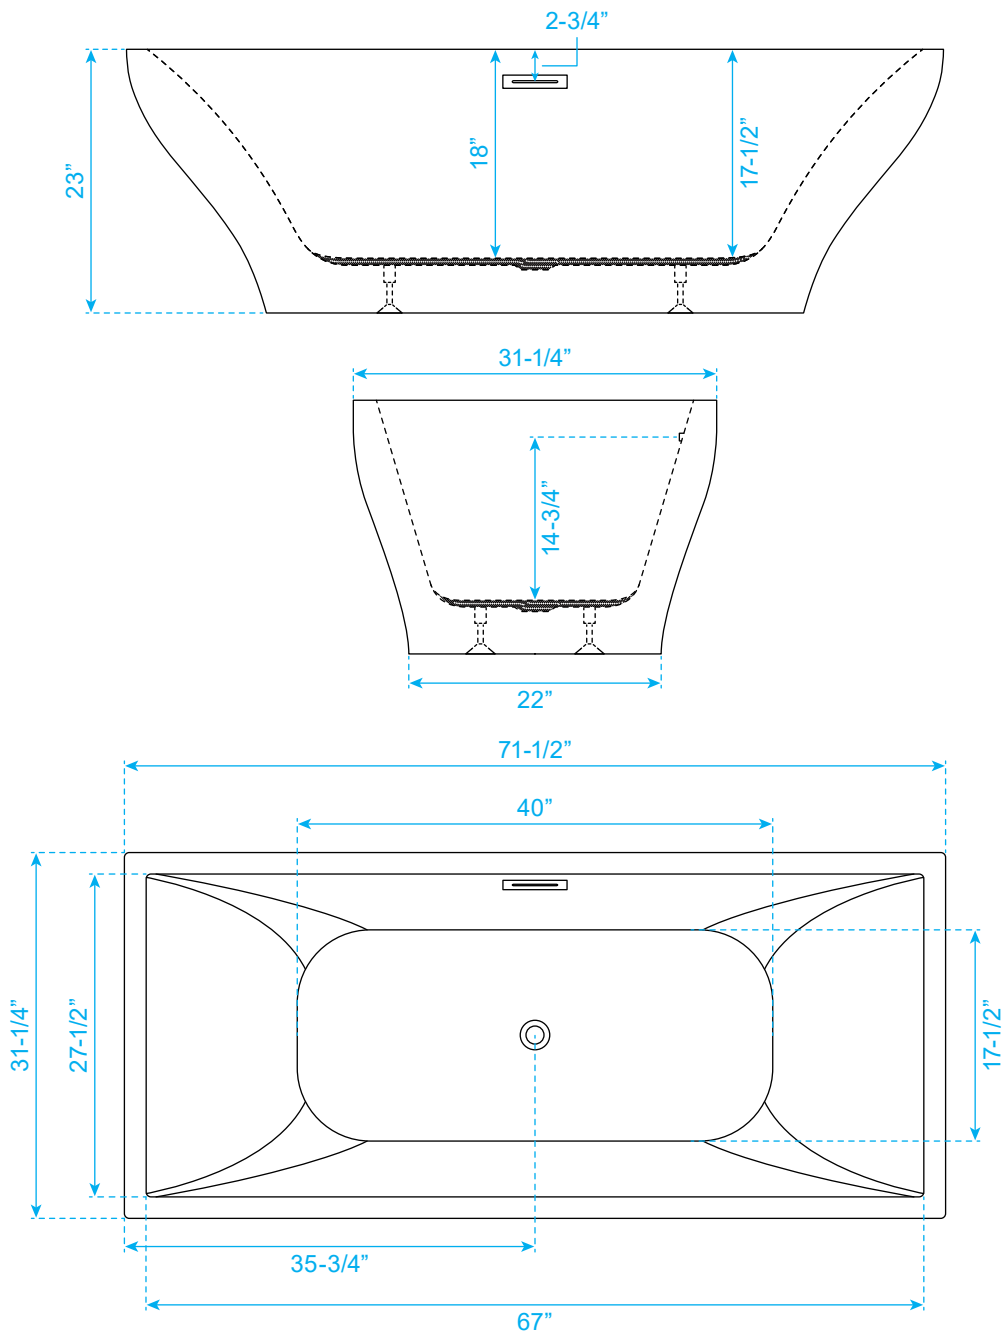

WYNDHAM COLLECTION

Exterior Size - 71-1/2"L x 31-1/4"W x 23"H
Interior Size - 67"L x 27-1/2"W x 18"H
Depth at Drain - 18"
Drain To Overflow - 14-3/4"
Maximum Fill - 67 Gallons
Backrest Slope Angle - 38 Degrees
Other Side Slope Angle - 38 Degrees
Note - All Measurements are $\pm 1/2$ "

WC-BTE1518-71