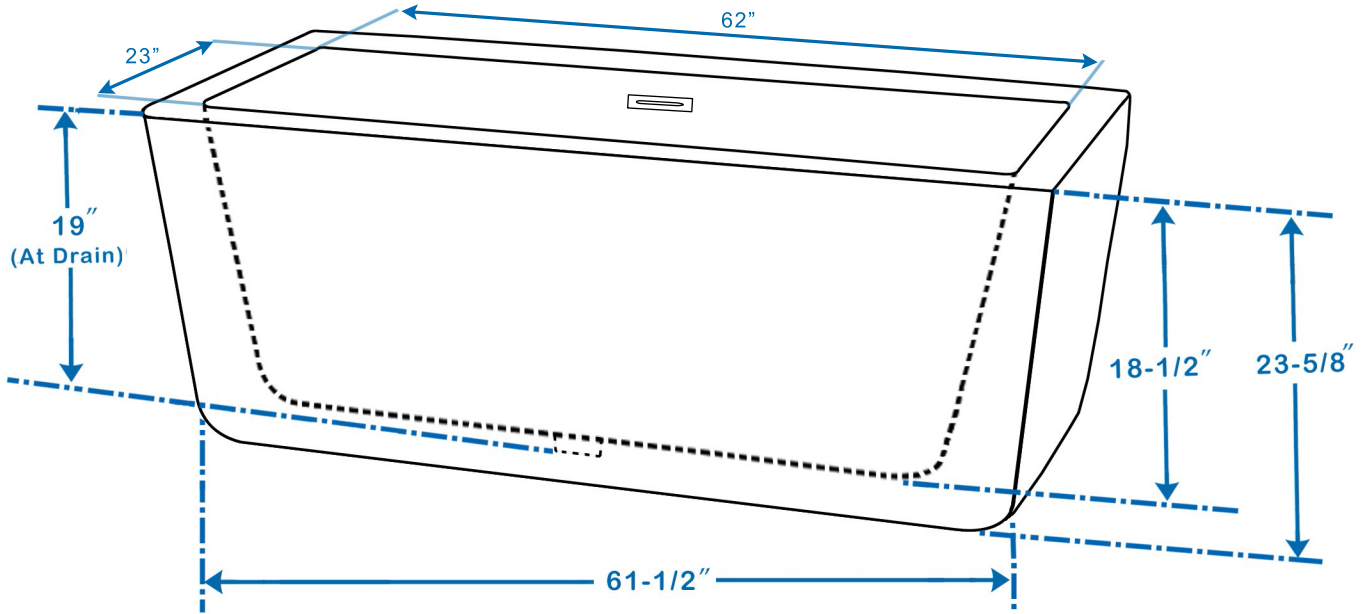

# WYNDHAM COLLECTION

Exterior Size - 68-7/8"L x 30-3/8"W x 23-5/8"H  
Interior Size - 62"L x 23"W x 18-1/2"H  
Depth at Drain - 19"  
Drain to Overflow - 15"  
Maximum Fill - 72 Gallons  
Note - All measurements are  $\pm 1/2$ "

WC-BTE1001-69