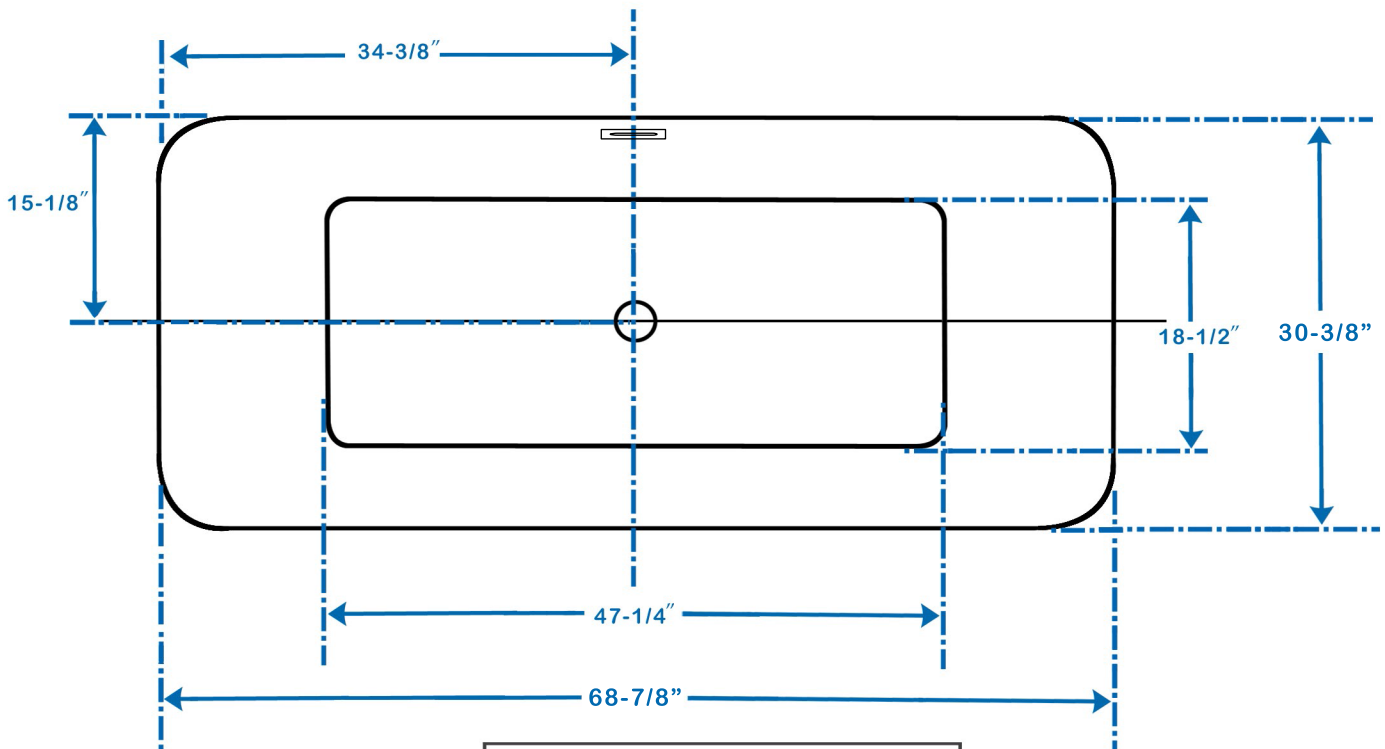

# WYNDHAM COLLECTION

Exterior Size - 68-7/8"L x 30-3/8"W x 23-5/8"H  
Interior Size - 62"L x 23"W x 18-1/2"H  
Depth at Drain - 19"  
Drain to Overflow - 15"  
Maximum Fill - 72 Gallons  
Note - All measurements are  $\pm 1/2$ "

WC-BTE1001-69