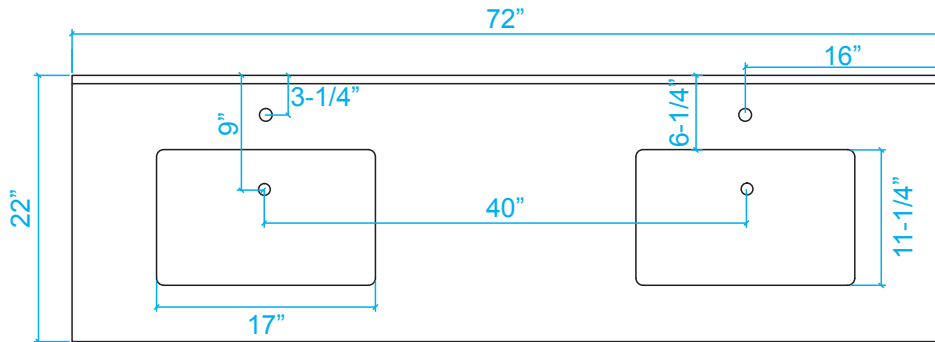

WYNDHAM COLLECTION

*Note: Due to high probability of breakage, the backsplash comes in two pieces, cut from same piece. All Measurements are $\pm 1/4$.

WC-3030-72-DBL