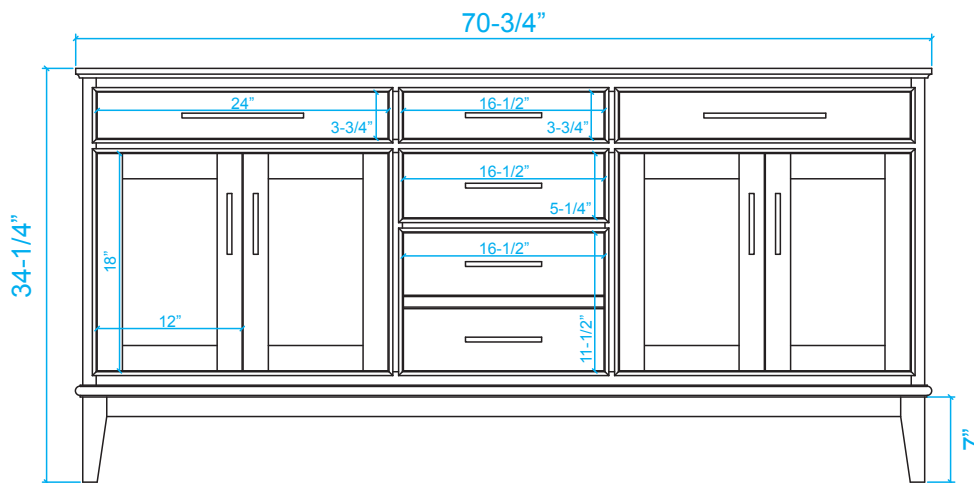

WYNDHAM COLLECTION

*Note: Due to high probability of breakage, the backsplash comes in two pieces, cut from same piece. All Measurements are $\pm 1/4$.

WC-3030-72-DBL