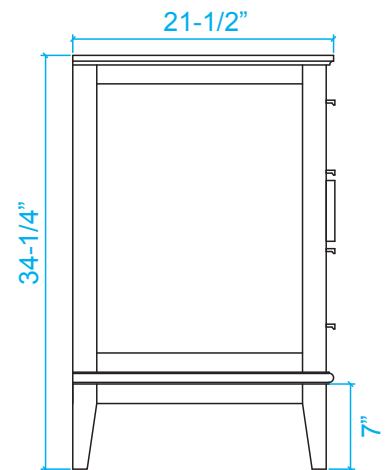

WYNDHAM COLLECTION

*Note: Due to high probability of breakage, the backsplash comes in two pieces, cut from same piece. All Measurements are $\pm 1/4$.

WC-3030-72-DBL