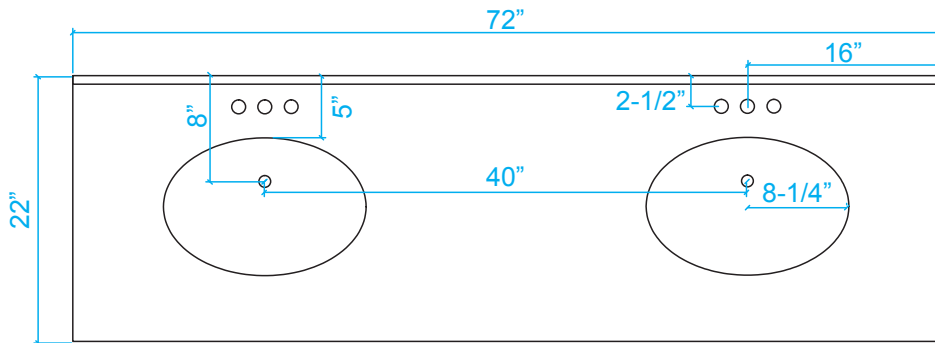

WYNDHAM COLLECTION

*Note: Due to high probability of breakage, the backsplash comes in two pieces, cut from same piece. All Measurements are $\pm 1/4$.

WC-3030-72-DBL