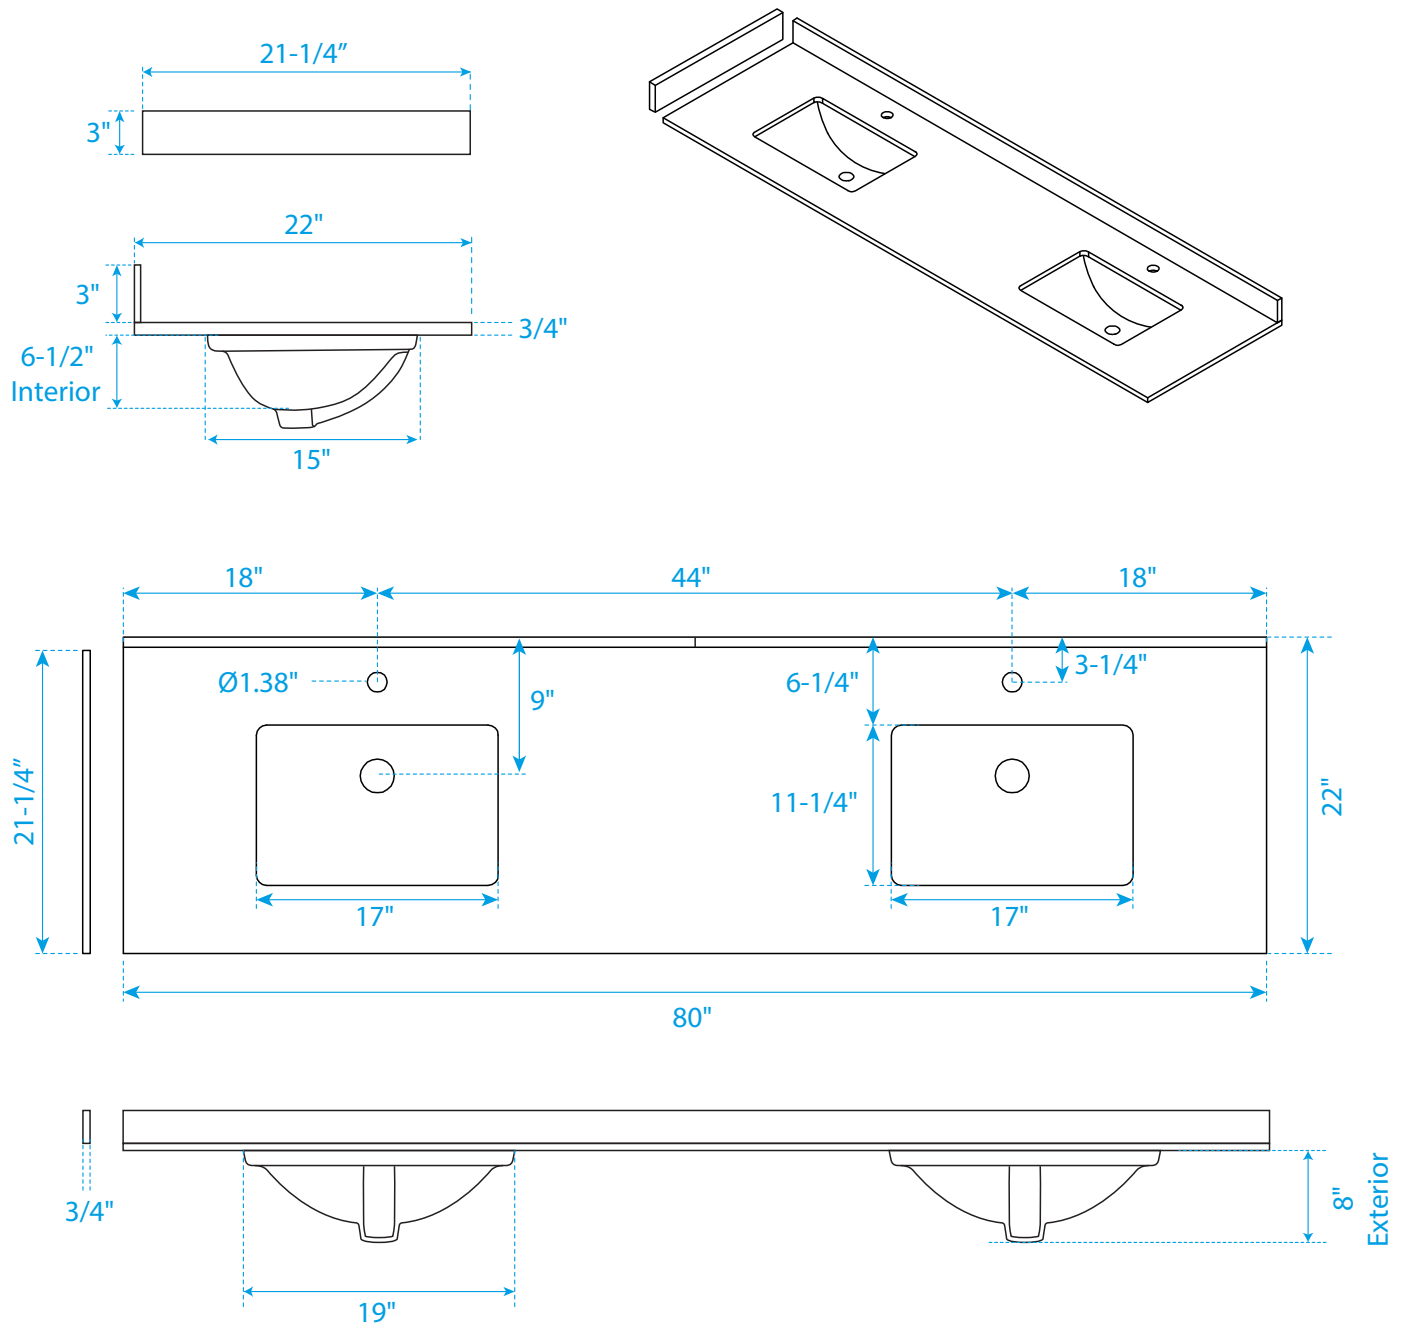

WYNDHAM COLLECTION

Side splash is reversible.

Note: Due to high probability of breakage, the backsplash comes in two pieces, cut from the same piece. All measurements are $\pm 1/4"$.

WC-VCA-80-DBL-TOP