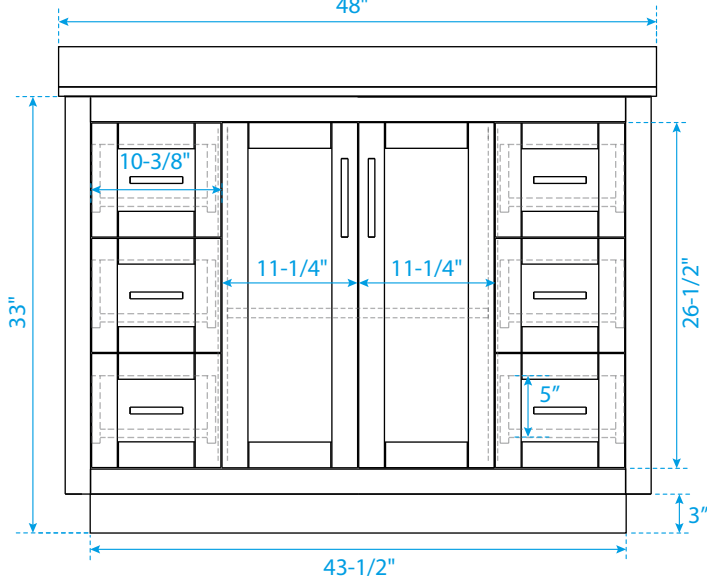

WYNDHAM COLLECTION

TOP VIEW OF VANITY CABINET

*Note: All measurements are $\pm 1/4\text{'}$.

WC-2929-48-SGL

WYNDHAM COLLECTION

Side splash is reversible.
Note: All Measurements are $\pm 1/4''$.

WC-VCA-48-SGL-TOP