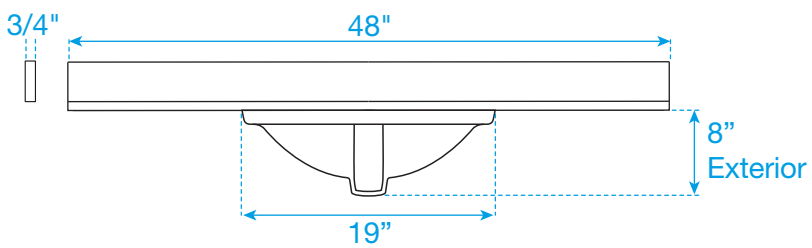

WYNDHAM COLLECTION

TOP VIEW OF VANITY CABINET

*Note: All measurements are $\pm 1/4\text{'}$.

WC-2929-48-SGL

WYNDHAM COLLECTION

Side splash is reversible.
Note: All Measurements are $\pm 1/4''$.

WC-VCA-48-SGL-TOP