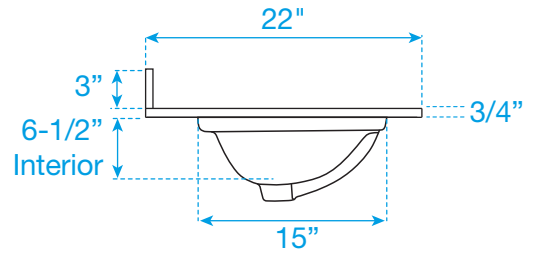

WYNDHAM COLLECTION

TOP VIEW OF VANITY CABINET

*Note: All measurements are $\pm 1/4\text{'}$.

WC-2929-48-SGL

WYNDHAM COLLECTION

Side splash is reversible.
Note: All Measurements are $\pm 1/4''$.

WC-VCA-48-SGL-TOP