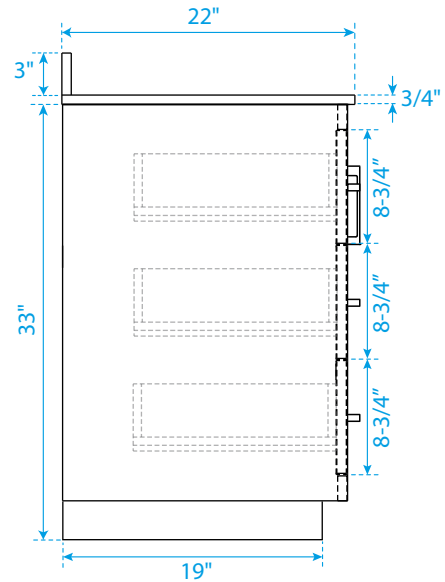

WYNDHAM COLLECTION

TOP VIEW OF VANITY CABINET

*Note: All measurements are $\pm 1/4\text{'}$.

WC-2929-48-SGL

WYNDHAM COLLECTION

Side splash is reversible.
Note: All Measurements are $\pm 1/4''$.

WC-VCA-48-SGL-TOP