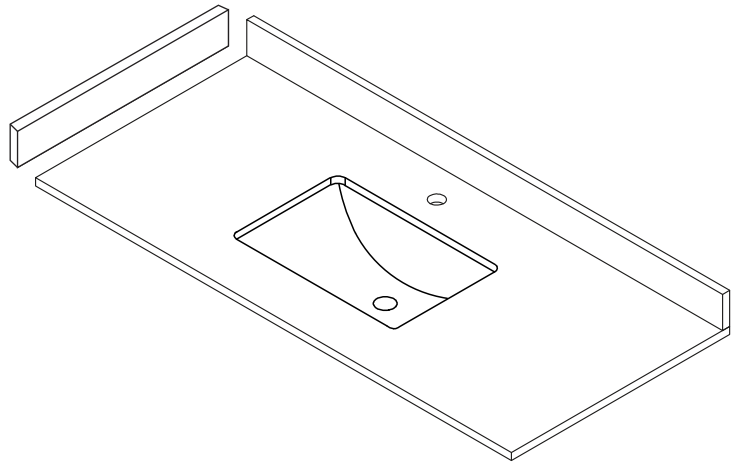

WYNDHAM COLLECTION

TOP VIEW OF VANITY CABINET

*Note: All measurements are $\pm 1/4\text{'}$.

WC-2929-48-SGL

WYNDHAM COLLECTION

Side splash is reversible.
Note: All Measurements are $\pm 1/4''$.

WC-VCA-48-SGL-TOP