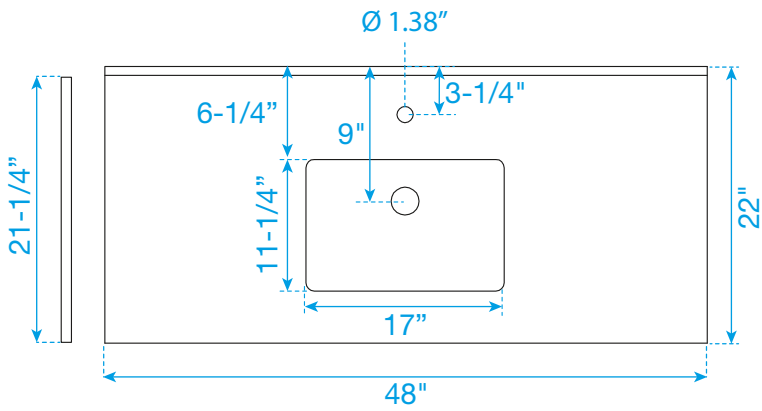

WYNDHAM COLLECTION

TOP VIEW OF VANITY CABINET

*Note: All measurements are $\pm 1/4\text{'}$.

WC-2929-48-SGL

WYNDHAM COLLECTION

Side splash is reversible.
Note: All Measurements are $\pm 1/4''$.

WC-VCA-48-SGL-TOP