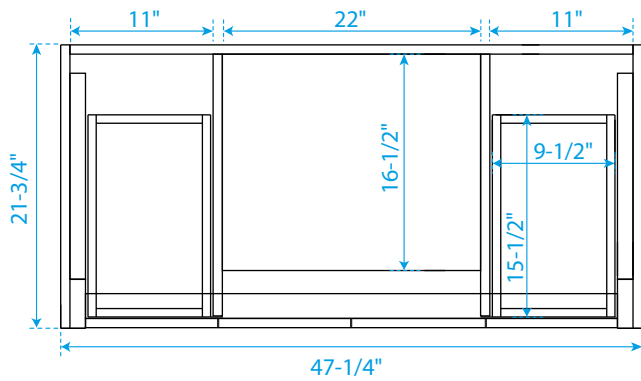

WYNDHAM COLLECTION

TOP VIEW OF VANITY CABINET

*Note: All measurements are $\pm 1/4\text{'}$.

WC-2929-48-SGL

WYNDHAM COLLECTION

Side splash is reversible.
Note: All Measurements are $\pm 1/4''$.

WC-VCA-48-SGL-TOP