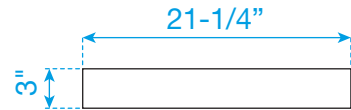

WYNDHAM COLLECTION

TOP VIEW OF VANITY CABINET

*Note: All measurements are $\pm 1/4\text{'}$.

WC-2929-48-SGL

WYNDHAM COLLECTION

Side splash is reversible.
Note: All Measurements are $\pm 1/4''$.

WC-VCA-48-SGL-TOP