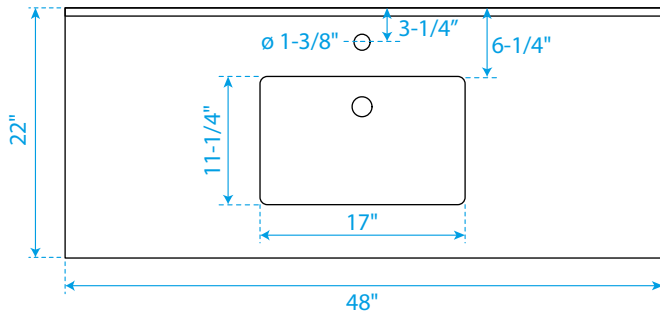

WYNDHAM COLLECTION

TOP VIEW OF VANITY CABINET

*Note: All measurements are $\pm 1/4\text{'}$.

WC-2929-48-SGL

WYNDHAM COLLECTION

Side splash is reversible.
Note: All Measurements are $\pm 1/4''$.

WC-VCA-48-SGL-TOP