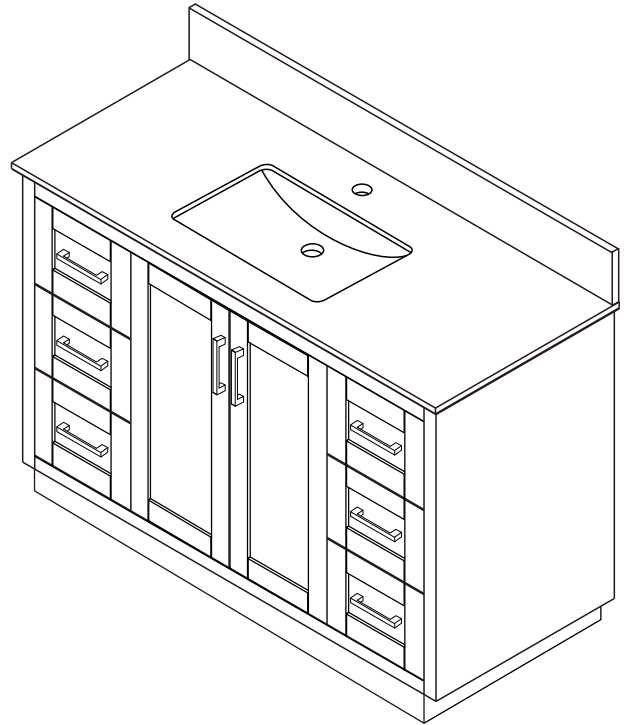

WYNDHAM COLLECTION

TOP VIEW OF VANITY CABINET

*Note: All measurements are $\pm 1/4\text{'}$.

WC-2929-48-SGL

WYNDHAM COLLECTION

Side splash is reversible.
Note: All Measurements are $\pm 1/4''$.

WC-VCA-48-SGL-TOP