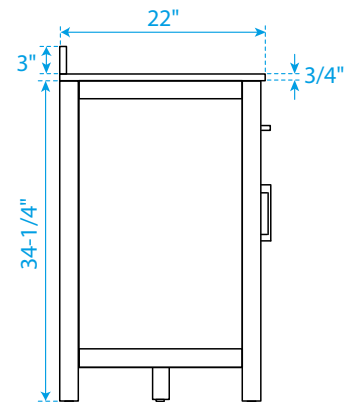

# WYNDHAM COLLECTION

TOP VIEW OF VANITY CABINET

\*Note: Due to high probability of breakage, the backsplash comes in two pieces, cut from the same piece. All measurements are  $\pm 1/4"$ .

## WC-2424-72-DBL