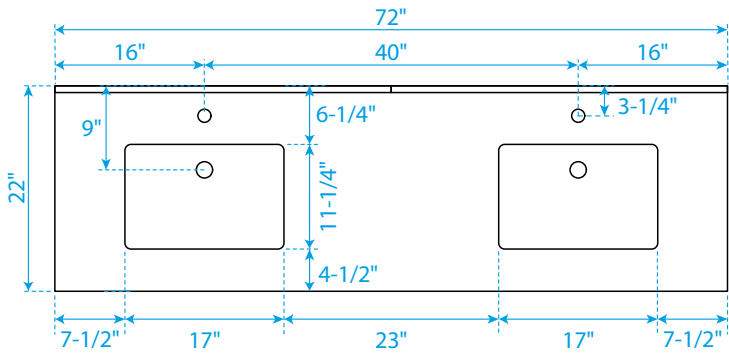

# WYNDHAM COLLECTION

TOP VIEW OF VANITY CABINET

\*Note: Due to high probability of breakage, the backsplash comes in two pieces, cut from the same piece. All measurements are  $\pm 1/4"$ .