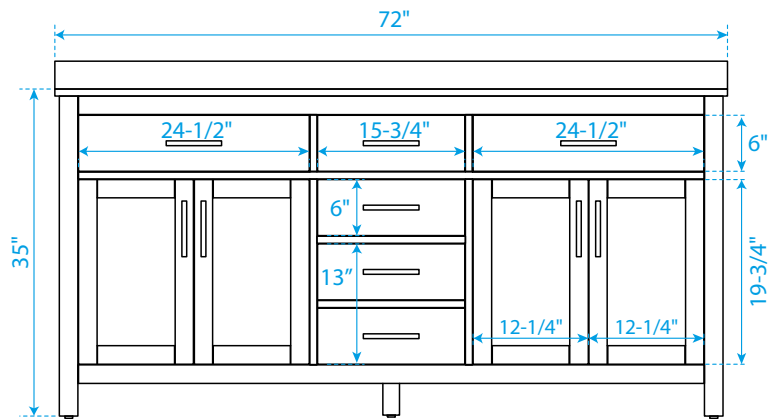

# WYNDHAM COLLECTION

TOP VIEW OF VANITY CABINET

\*Note: Due to high probability of breakage, the backsplash comes in two pieces, cut from the same piece. All measurements are  $\pm 1/4"$ .

## WC-2424-72-DBL