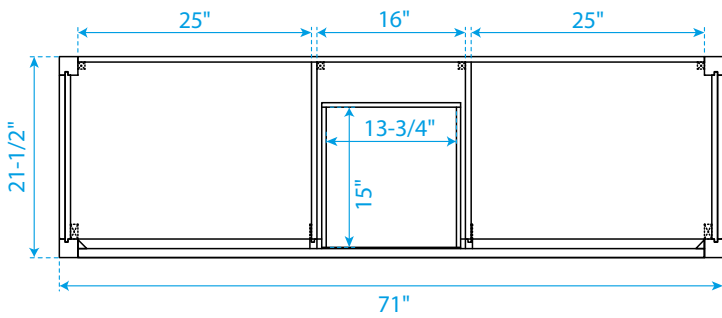

# WYNDHAM COLLECTION

TOP VIEW OF VANITY CABINET

\*Note: Due to high probability of breakage, the backsplash comes in two pieces, cut from the same piece. All measurements are  $\pm 1/4"$ .