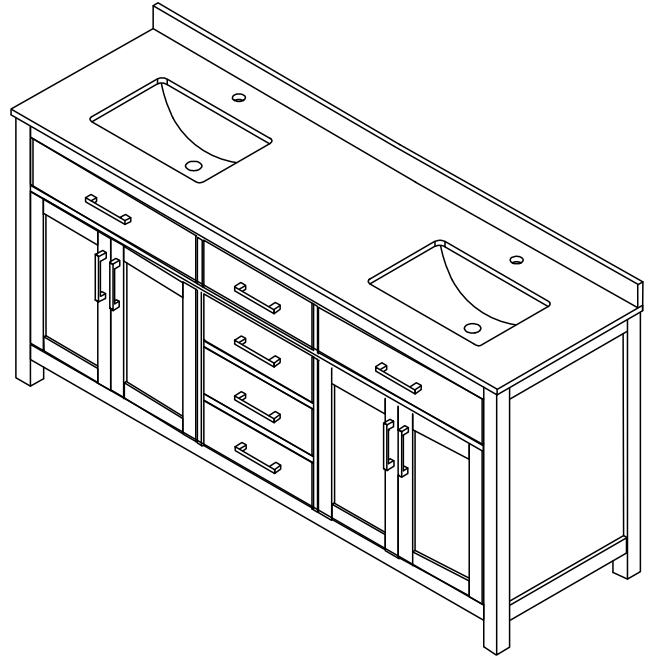

# WYNDHAM COLLECTION

TOP VIEW OF VANITY CABINET

\*Note: Due to high probability of breakage, the backsplash comes in two pieces, cut from the same piece. All measurements are  $\pm 1/4"$ .

## WC-2424-72-DBL