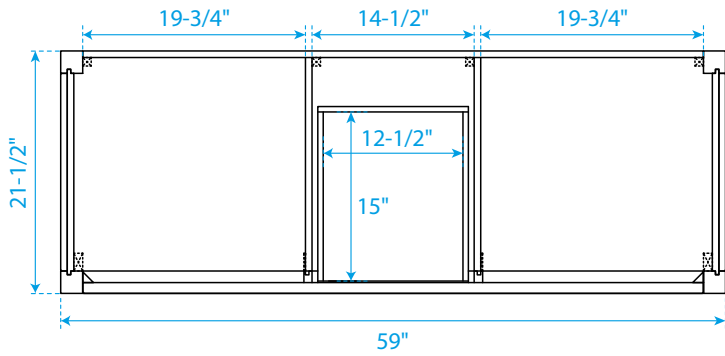

WYNDHAM COLLECTION

TOP VIEW OF VANITY CABINET

*Note: Due to high probability of breakage, the backsplash comes in two pieces, cut from the same piece. All measurements are $\pm 1/4$ ".

WC-2424-60-DBL