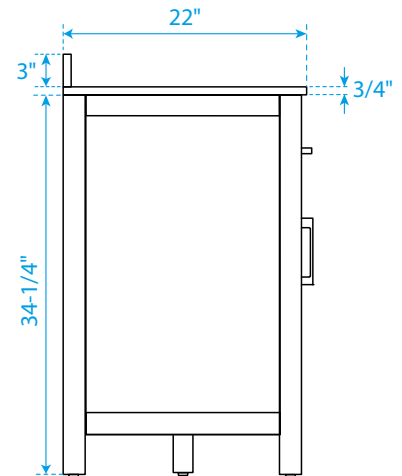

WYNDHAM COLLECTION

TOP VIEW OF VANITY CABINET

*Note: Due to high probability of breakage, the backsplash comes in two pieces, cut from the same piece. All measurements are $\pm 1/4$ ".

WC-2424-60-DBL