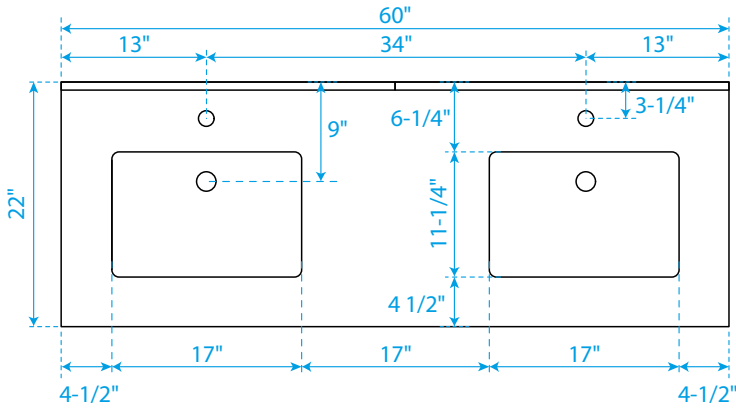

WYNDHAM COLLECTION

TOP VIEW OF VANITY CABINET

*Note: Due to high probability of breakage, the backsplash comes in two pieces, cut from the same piece. All measurements are $\pm 1/4$ ".

WC-2424-60-DBL