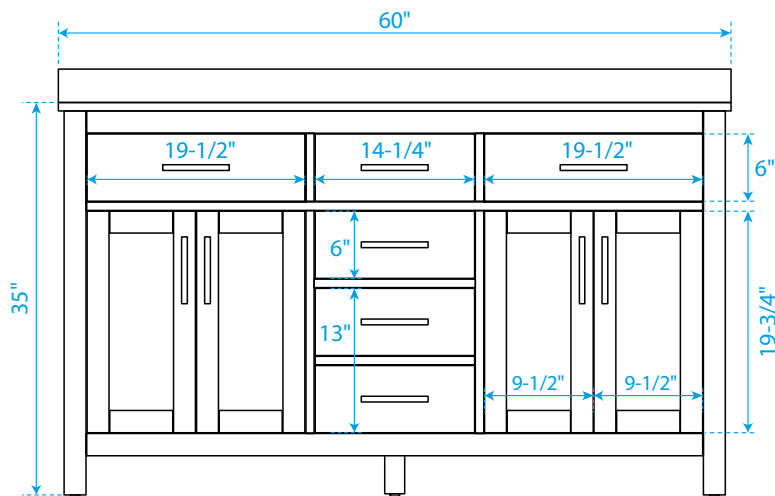

WYNDHAM COLLECTION

TOP VIEW OF VANITY CABINET

*Note: Due to high probability of breakage, the backsplash comes in two pieces, cut from the same piece. All measurements are $\pm 1/4$ ".

WC-2424-60-DBL