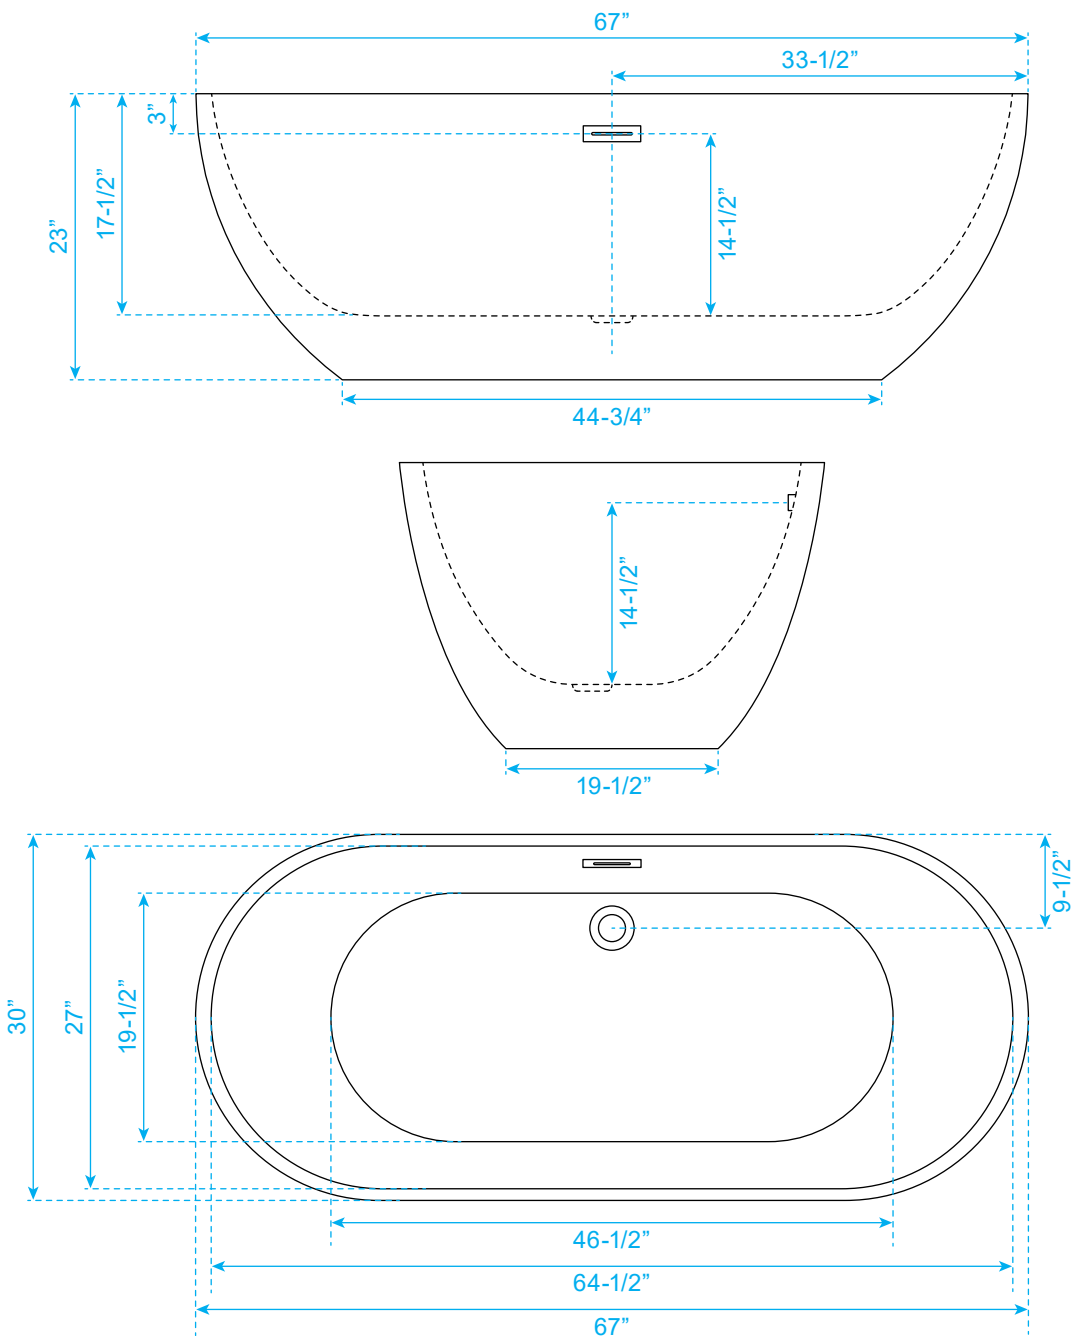

WYNDHAM COLLECTION

Exterior Size - 67"L x 30"W x 23"H
Interior Size - 64-1/2"L x 27"W x 17-1/2"H
Depth at Drain - 17-1/2"
Drain To Overflow - 14-1/2"
Maximum Fill - 75 Gallons
Backrest Slope Angle - 28 Degrees
Other Side Slope Angle - 28 Degrees
Note - All Measurements are $\pm 1/2$ "

0UMBT2000-67