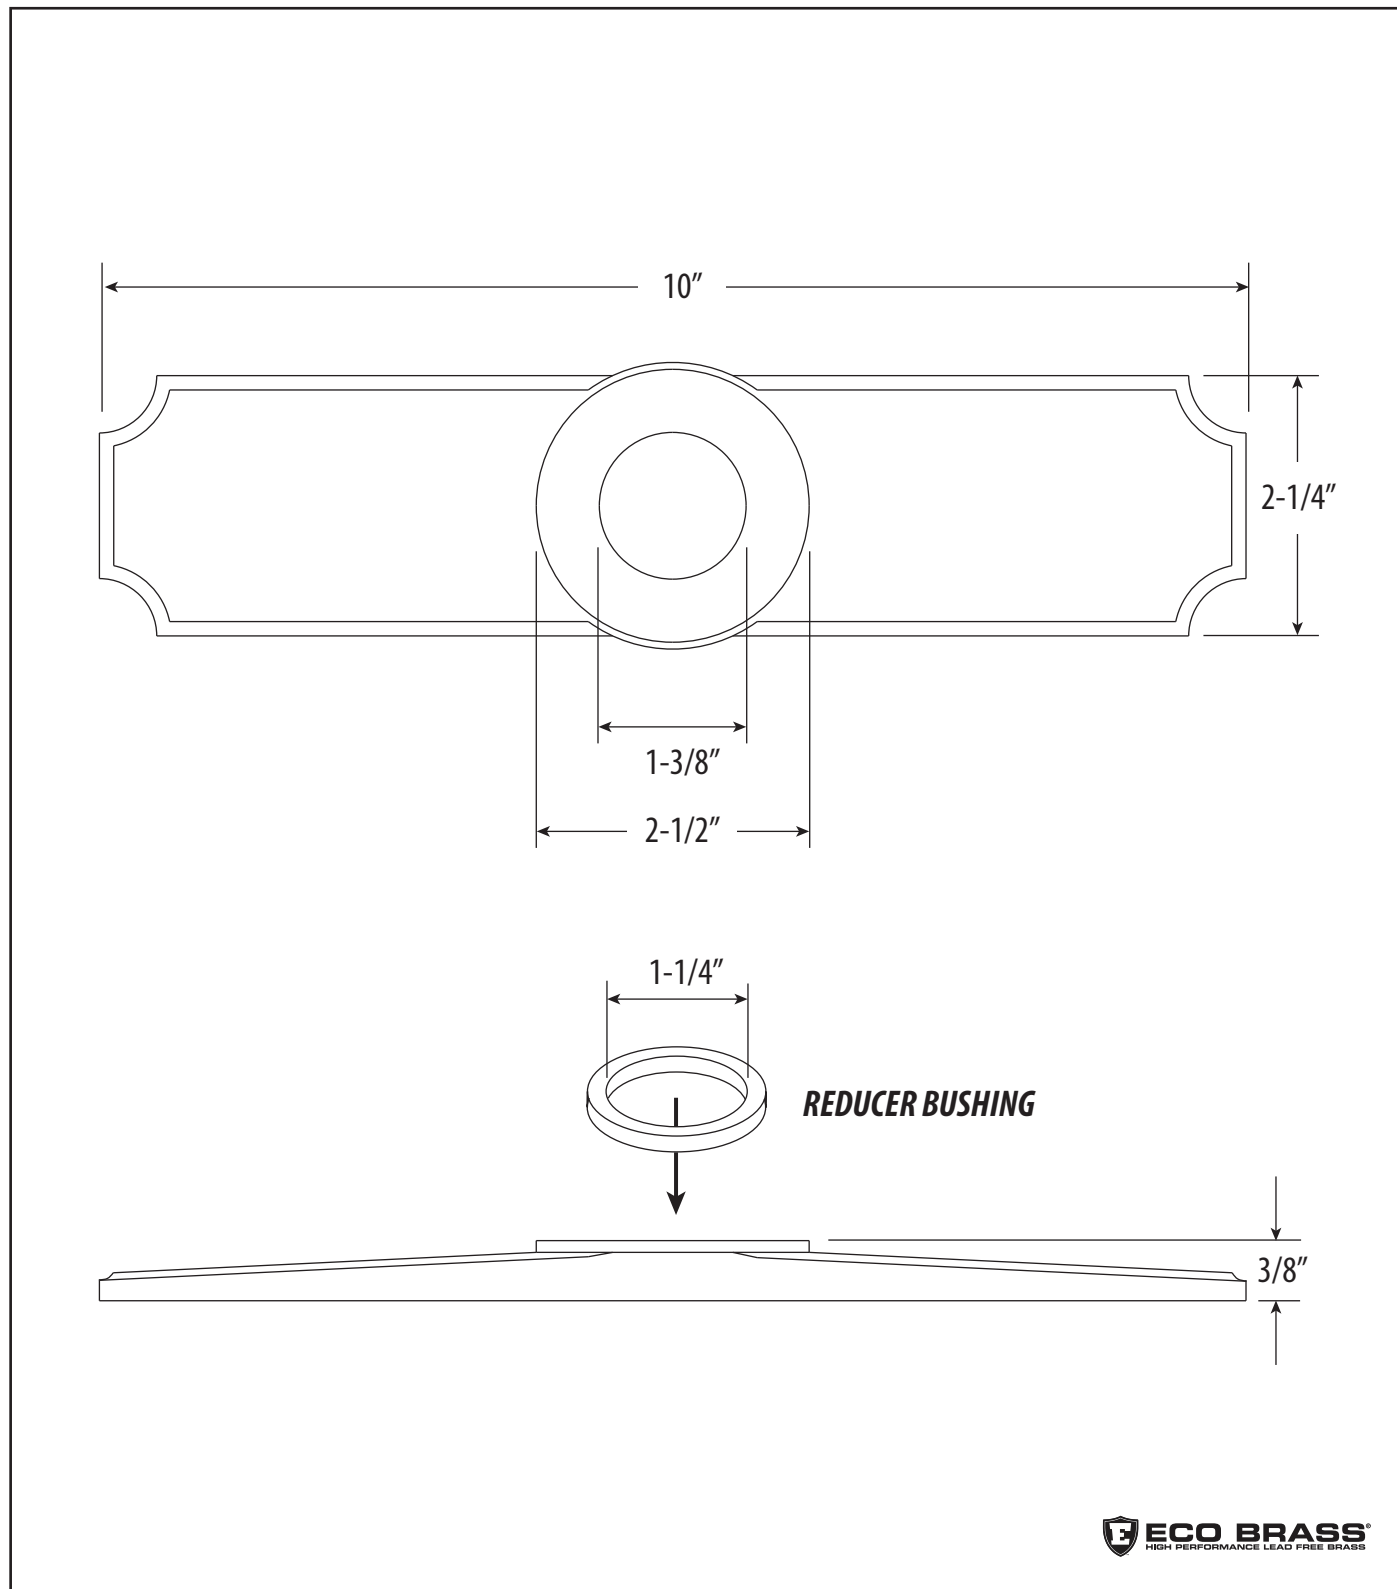

TRADITIONAL 10" ESCUTCHEON PLATE

4784

DIMENSIONS MAY VARY AND ARE SUBJECT TO CHANGE. NO RESPONSIBILITY IS ASSUMED FOR USE OF SUPERCEDED OR VOIDED DATA