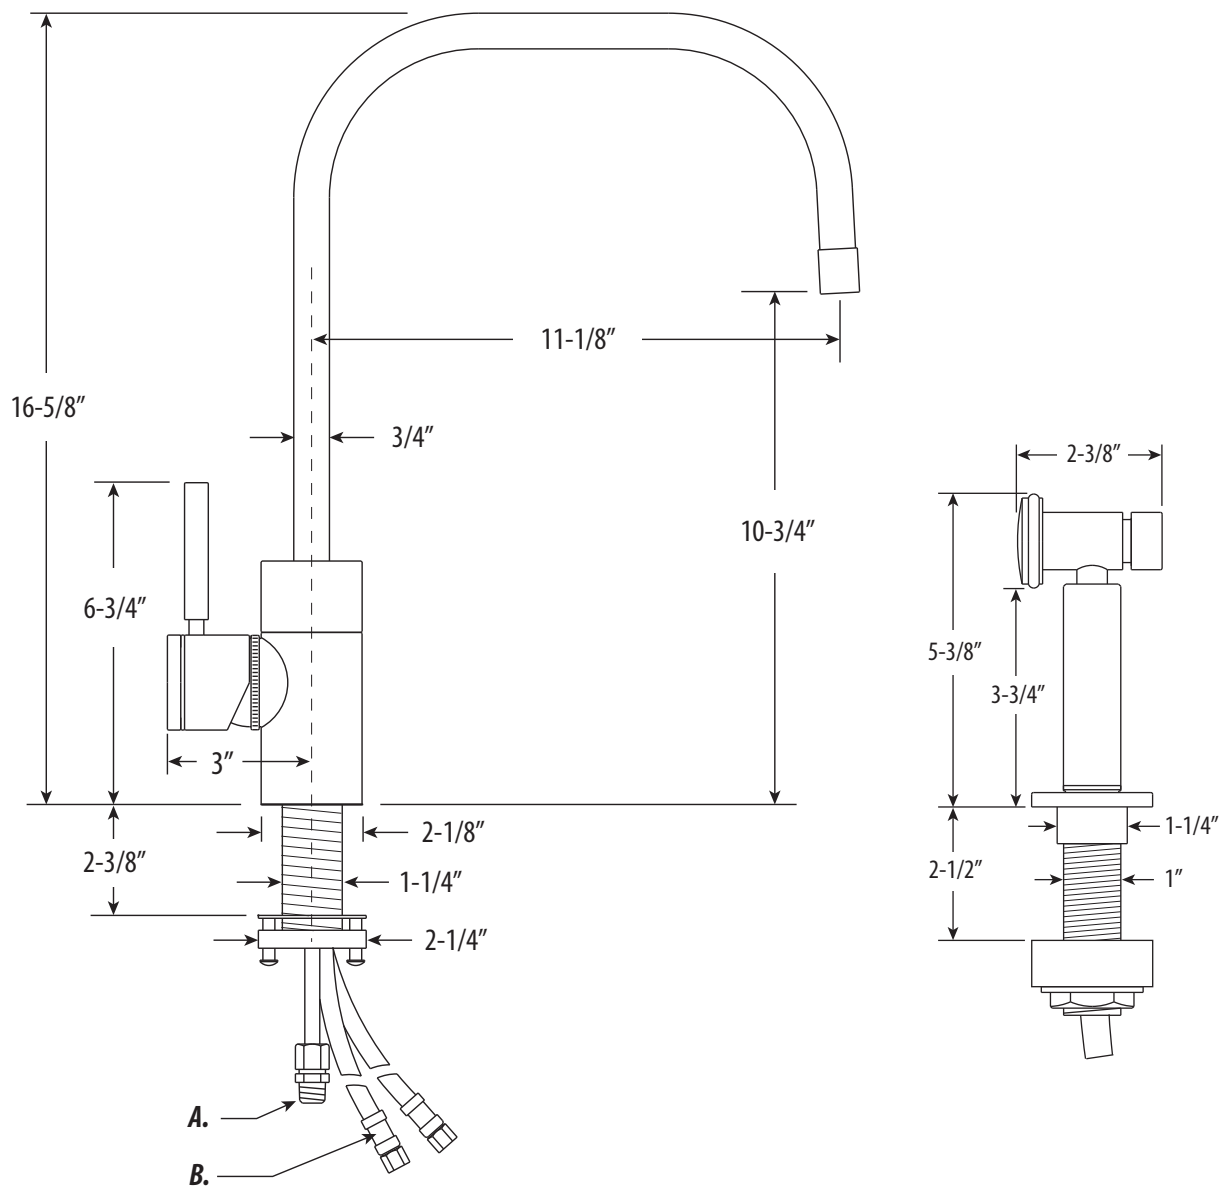

FULTON KITCHEN FAUCET / W SIDE SPRAY

3825-1

- MAX COUNTER THICKNESS 2-3/8"
- MINIMUM INSTALL HOLE SIZE 1-1/2"

- A. Side Spray Connection with 1/4" NPT Pipe Fitting**
- B. Supply Hoses - 20" Long with 3/8" Compression Fittings**

DIMENSIONS MAY VARY AND ARE SUBJECT TO CHANGE. NO RESPONSIBILITY IS ASSUMED FOR USE OF SUPERCEDED OR VOIDED DATA