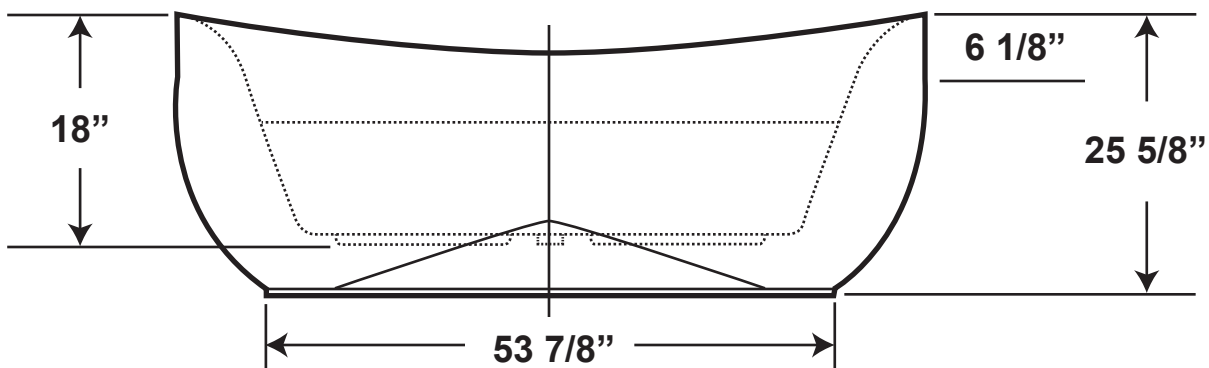

WHYB170BATH

Volume
75 1/2 gallons

LIVE WITH STYLE!