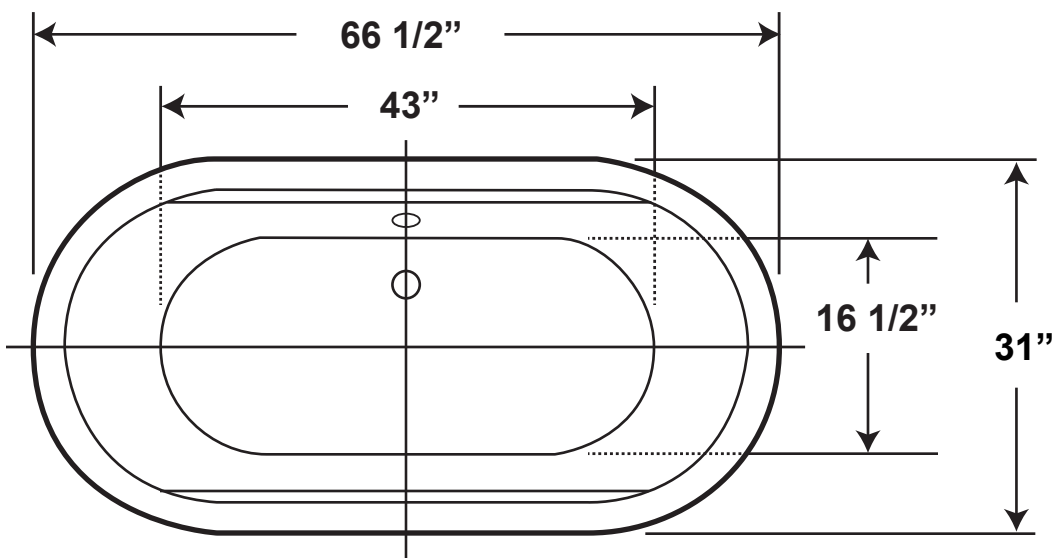

WHYB170BATH

Volume
75 1/2 gallons

LIVE WITH STYLE!