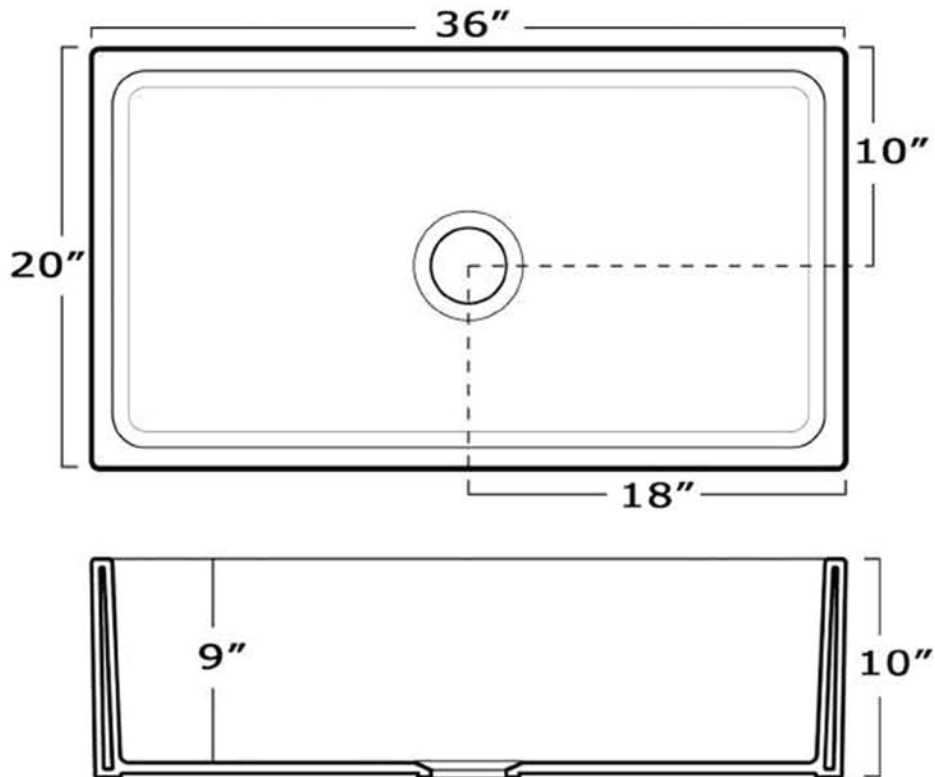

WHQ536

Inside Dimensions

33 1/4" x 17" x 9"

As Whitehaus Collection® Farmhaus Fireclay Sinks are individually handmade, sink sizes can vary and all dimensions are approximate. We strongly recommend that your sink be supplied to your cabinetmaker prior to the fabrication of your kitchen cabinets and countertops.

Cutouts are not to be made until they are checked against your sink. Whitehaus Collection® recommends the use of a protective grid in the bottom of the sink to avoid potential scuffing from heavy-duty cookware.