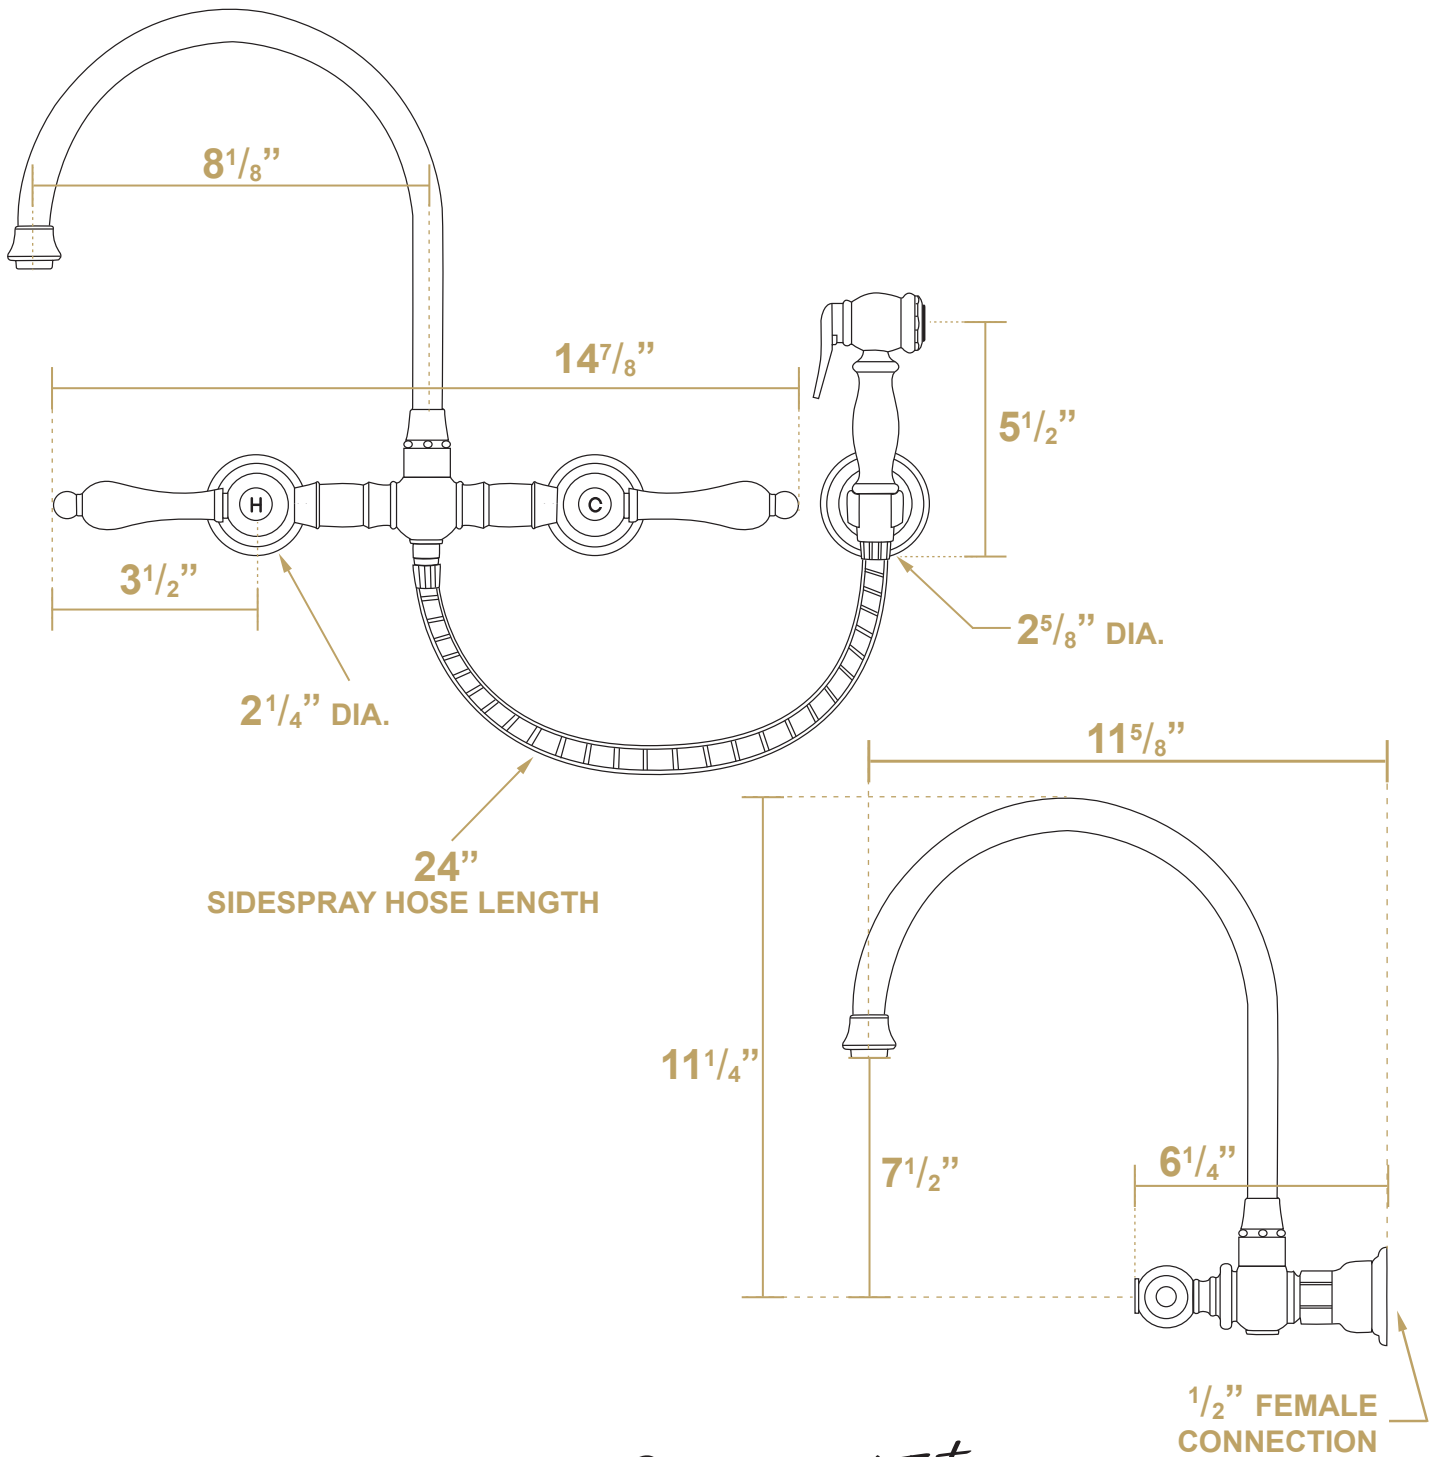

Whitehaus[®]

WHKWL3-9301-NT

Vintage III⁺

LIVE WITH STYLE!