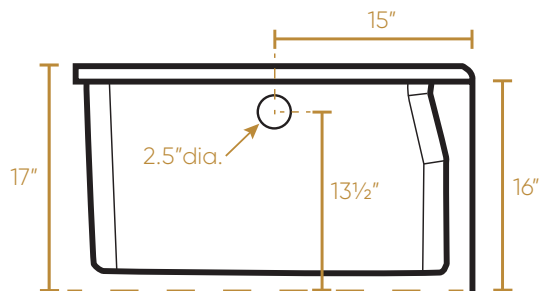

WHITEHAUS COLLECTION

WHAB6030-R-WH

Water Depth to Overflow: 14 1/2"
Capacity: 59.03 gallons (223L)
Weight: 99lbs. with a solid bottom

Dimensions: L x W x H
Overall: 60" x 30" x 17"
Basin Area (top): 55 1/2" x 25 1/2"
Basin Area (bottom): 46 3/4" x 26 1/8"

SIDE

LIVE WITH STYLE!