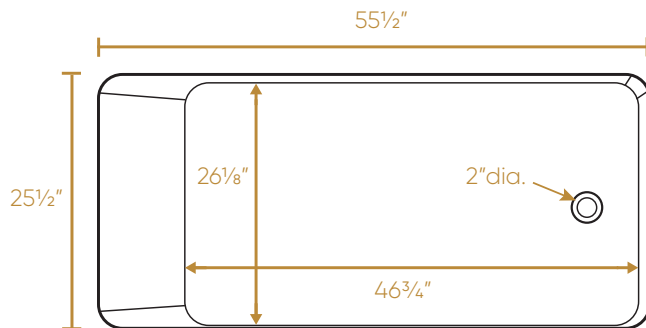

## WHAB6030-R-WH

TOP

Water Depth to Overflow: 14 1/2"  
Capacity: 59.03 gallons (223L)  
Weight: 99lbs. with a solid bottom

Dimensions: L x W x H  
Overall: 60" x 30" x 17"  
Basin Area (top): 55 1/2" x 25 1/2"  
Basin Area (bottom): 46 3/4" x 26 1/8"