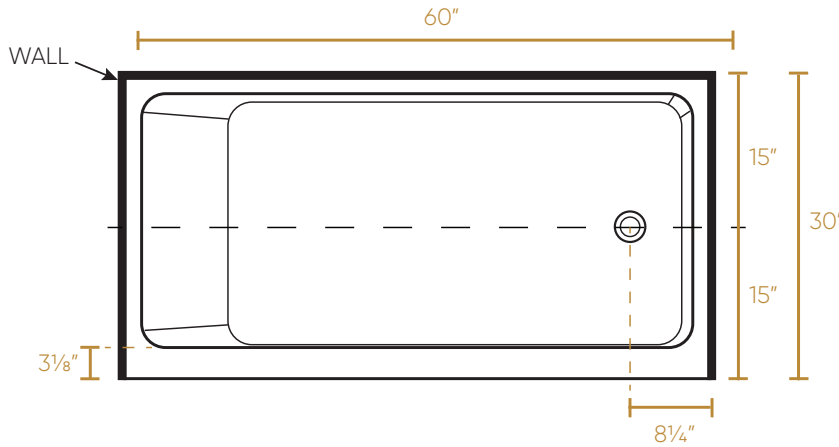

## WHAB6030-R-WH

TOP

Water Depth to Overflow: 14 1/2"  
Capacity: 59.03 gallons (223L)  
Weight: 99lbs. with a solid bottom

Dimensions: L x W x H  
Overall: 60" x 30" x 17"  
Basin Area (top): 55 1/2" x 25 1/2"  
Basin Area (bottom): 46 3/4" x 26 1/8"