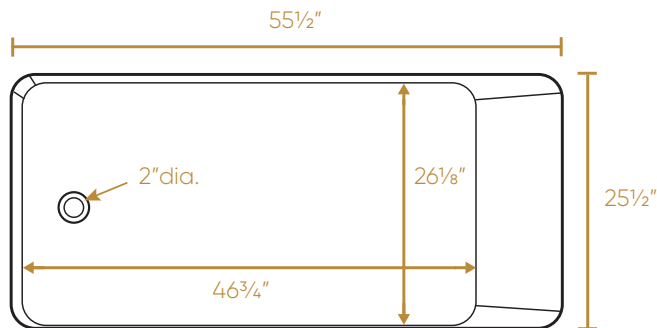

WHITEHAUS COLLECTION

WHAB6030-L-WH

TOP

Water Depth to Overflow: 14 1/2"
Capacity: 59.03 gallons (223L)
Weight: 99lbs. with a solid bottom

Dimensions: L x W x H
Overall: 60" x 30" x 17"
Basin Area (top): 55 1/2" x 25 1/2"
Basin Area (bottom): 46 3/4" x 26 1/8"