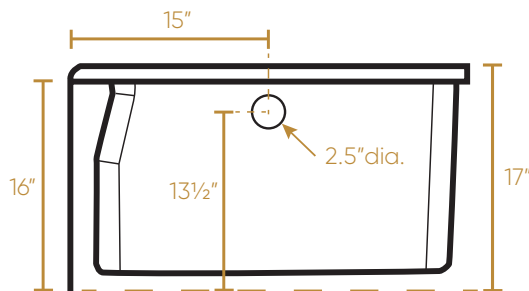

WHITEHAUS COLLECTION

WHAB6030-L-WH

Water Depth to Overflow: 14 1/2"
Capacity: 59.03 gallons (223L)
Weight: 99lbs. with a solid bottom

Dimensions: L x W x H
Overall: 60" x 30" x 17"
Basin Area (top): 55 1/2" x 25 1/2"
Basin Area (bottom): 46 3/4" x 26 1/8"

SIDE

LIVE WITH STYLE!