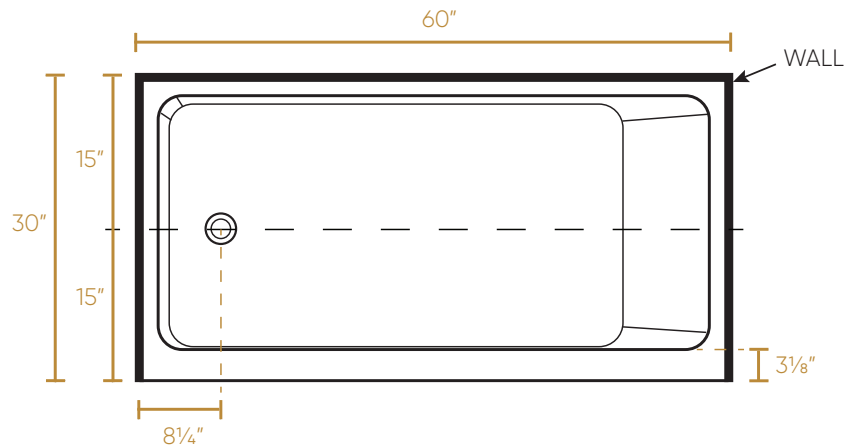

WHITEHAUS COLLECTION

WHAB6030-L-WH

TOP

Water Depth to Overflow: 14 1/2"
Capacity: 59.03 gallons (223L)
Weight: 99lbs. with a solid bottom

Dimensions: L x W x H
Overall: 60" x 30" x 17"
Basin Area (top): 55 1/2" x 25 1/2"
Basin Area (bottom): 46 3/4" x 26 1/8"