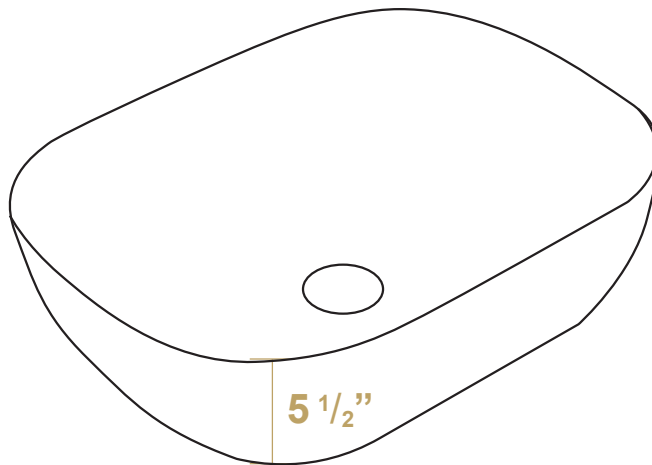

 Whitehaus®

WH71302-F12

Overall Dimensions

19 ³/₄" x 15 ³/₄" x 5 ¹/₂"

Inside Dimensions

19 ¹/₄" x 15 ¹/₄" x 4 "

LIVE WITH STYLE!