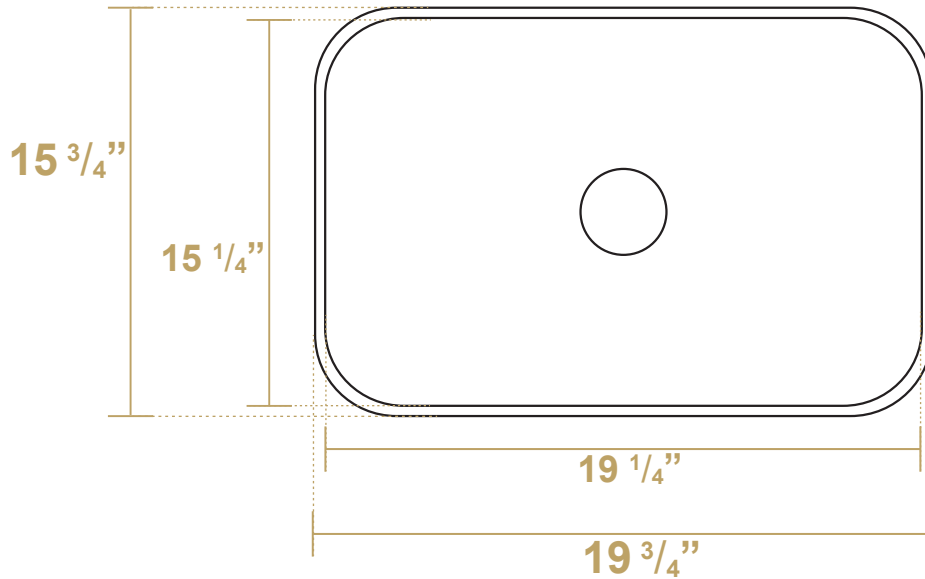

 Whitehaus®

WH71302-F12

Overall Dimensions

19 ³/₄" x 15 ³/₄" x 5 ¹/₂"

Inside Dimensions

19 ¹/₄" x 15 ¹/₄" x 4 "

LIVE WITH STYLE!