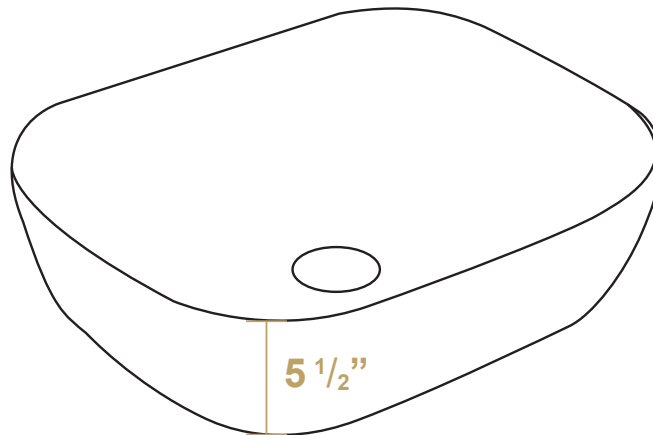

WH71302-F04

Overall Dimensions

19 ³/₄'' x 15 ³/₄'' x 5 ¹/₂''

Inside Dimensions

19 ¹/₄'' x 15 ¹/₄'' x 4''

LIVE WITH STYLE!