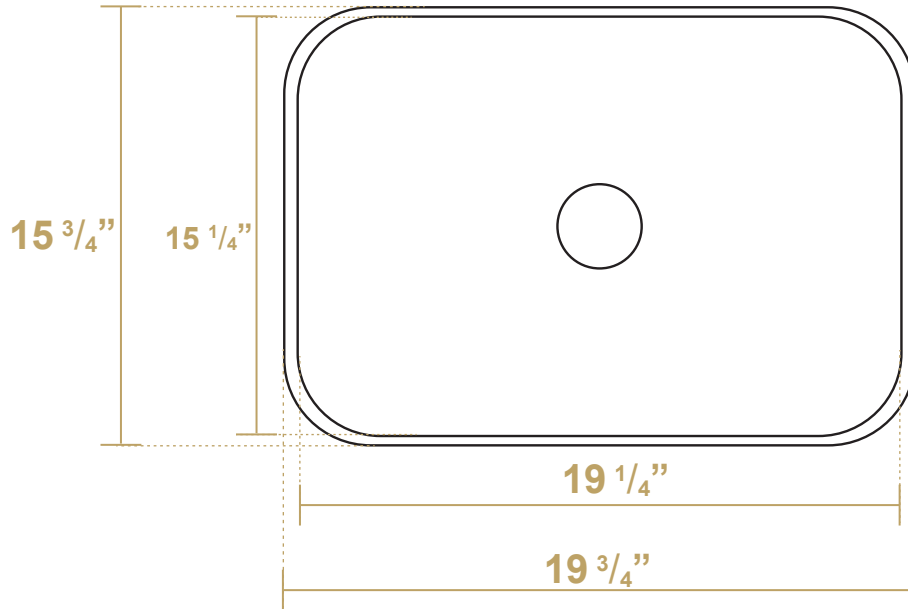

WH71302-F04

Overall Dimensions

19 ³/₄'' x 15 ³/₄'' x 5 ¹/₂''

Inside Dimensions

19 ¹/₄'' x 15 ¹/₄'' x 4''

LIVE WITH STYLE!