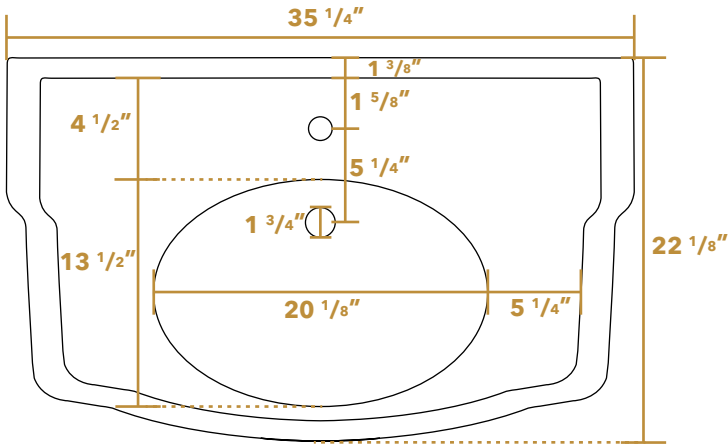

Whitehaus[®]

AR864-MNSLEN

TOP

BOTTOM

SIDE

FRONT

BACK

LIVE WITH STYLE!