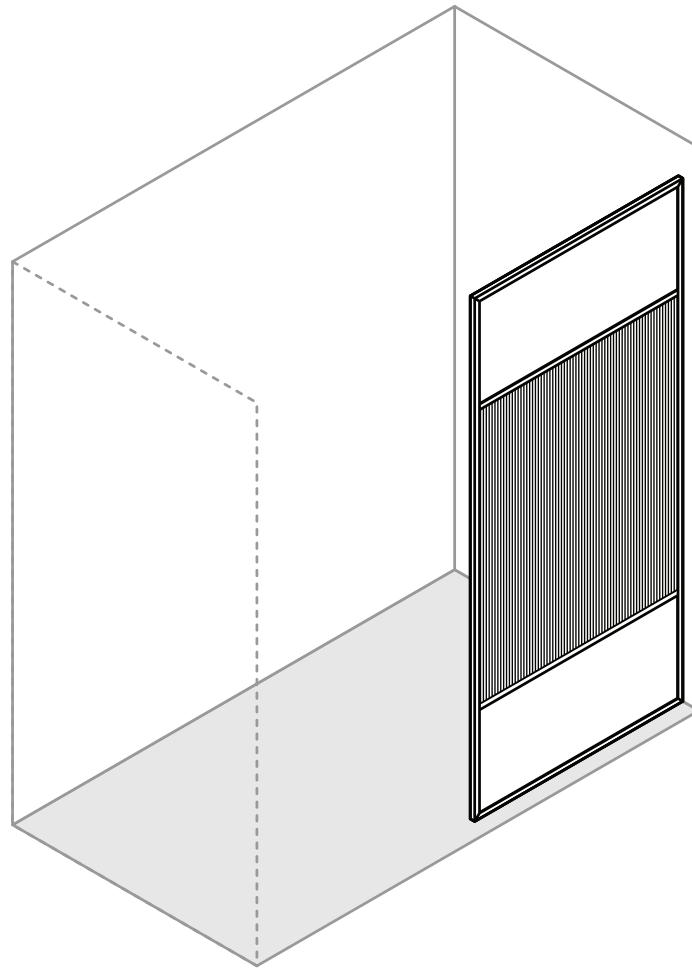

VIGO Essex Fixed Frame Shower Screen

VG06093

PRODUCT FEATURES

- Designed in NYC
- Includes all mounting hardware
- Constructed from ANSI Z97.1 and 16 CFR 1201-certified tempered glass
- Continuous seal strips along the door prevent leaks, even through door hinges
- High-quality solid brass hardware resists corrosion and tarnishing
- All VIGO Shower Doors/ Screens feature a quality assured Limited Lifetime Warrant

**Color swatches intended for reference only.

VIGO Essex Fixed Frame Shower Screen

VG06093

MEASUREMENTS

Left Installation

Right Installation