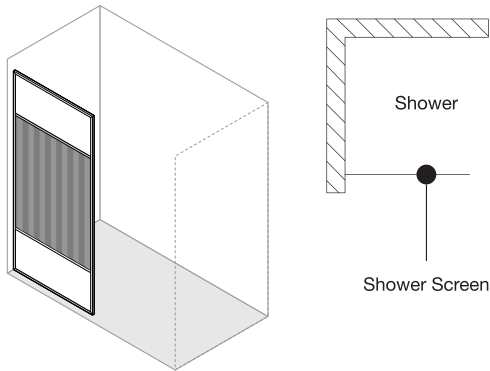

VIGO Essex Fixed Frame Shower Screen

VG06093

PRODUCT FEATURES

- Designed in NYC
- Includes all mounting hardware
- Constructed from ANSI Z97.1 and 16 CFR 1201-certified tempered glass
- Continuous seal strips along the door prevent leaks, even through door hinges
- High-quality solid brass hardware resists corrosion and tarnishing
- All VIGO Shower Doors/ Screens feature a quality assured Limited Lifetime Warrant

**Color swatches intended for reference only.

VIGO Essex Fixed Frame Shower Screen

VG06093

MEASUREMENTS

Left Installation

Right Installation