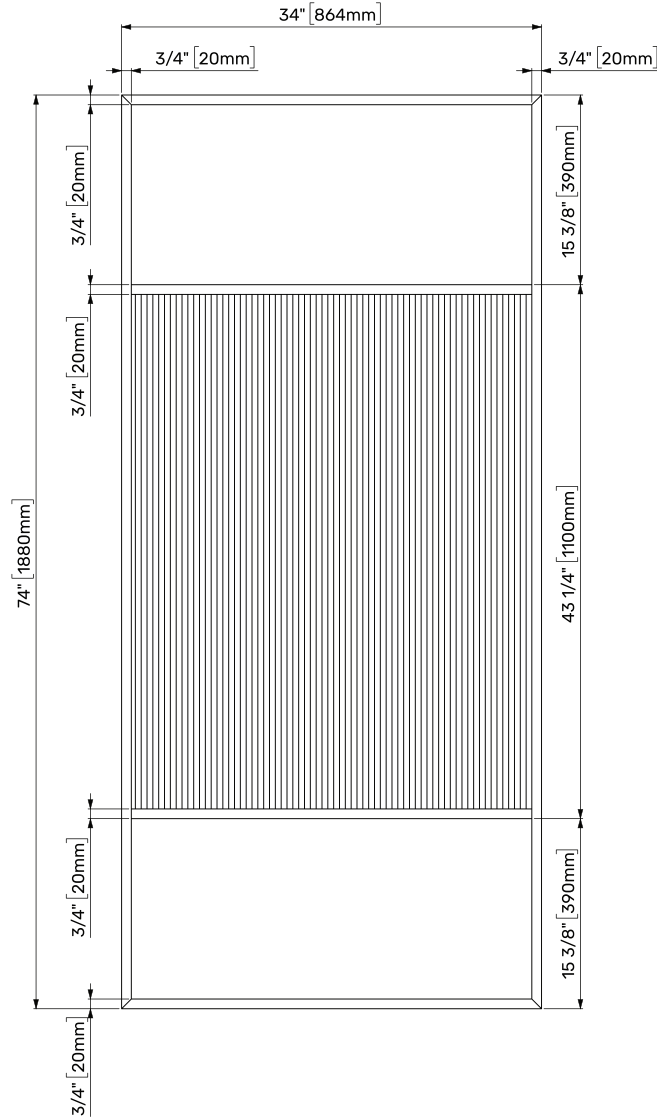

VIGO Essex Fixed Frame Shower Screen

VG06093

PRODUCT FEATURES

- Designed in NYC
- Includes all mounting hardware
- Constructed from ANSI Z97.1 and 16 CFR 1201-certified tempered glass
- Continuous seal strips along the door prevent leaks, even through door hinges
- High-quality solid brass hardware resists corrosion and tarnishing
- All VIGO Shower Doors/ Screens feature a quality assured Limited Lifetime Warrant

**Color swatches intended for reference only.

VIGO Essex Fixed Frame Shower Screen

VG06093

MEASUREMENTS

Left Installation

Right Installation