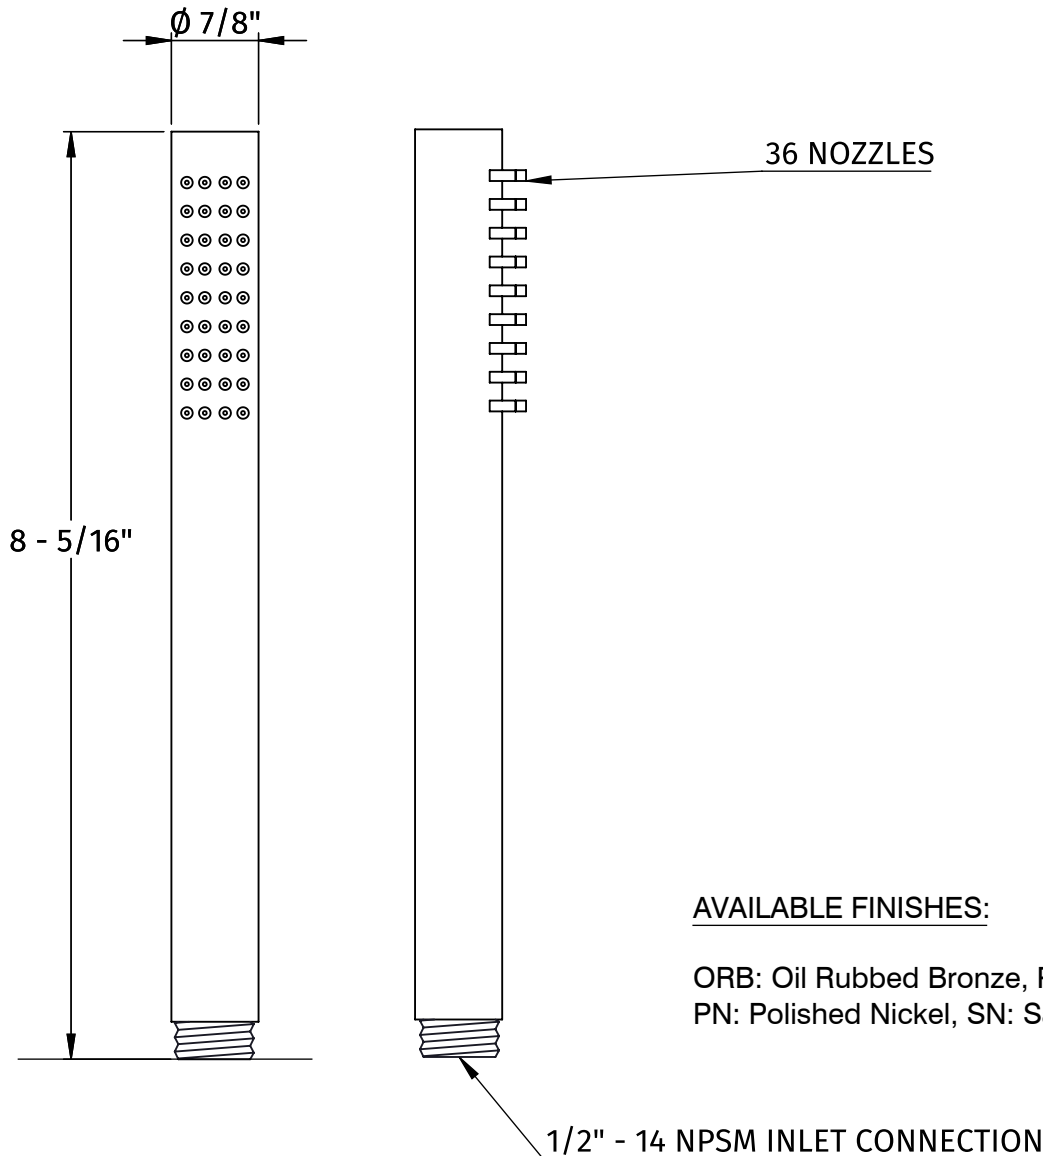

SPECIFICATION SHEET

15-1001-XXX

ROUND HAND SHOWER WAND

THERMASOL®

Steam & Showering Systems

- Solid brass construction
- Single function hand shower
- Includes 1.6GPM flow restrictor CEC Approved
- Double walled Construction to prevent scalding