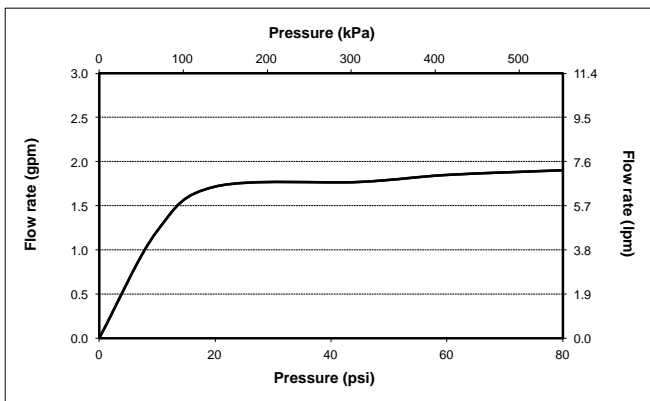

TS111BL12

Modern Series Aero Rain Shower

SPECIFICATIONS

- Warranty: Lifetime Limited Warranty (Residential Use)
  One Year (Commercial Use)
- Material: Brass
- Shipping Weight: 7.4 lbs.
- Shipping Dimensions: 13-1/8" x 14-1/8" x 4-1/4"
- Maximum Flow Rate: 2.0 gpm (7.5 lpm)

INSTALLATION NOTES

1. Required Components:
2. TS110MV16 (Wall Mount Shower Arm)
   - TS110MC6 (Ceiling Mount Shower Arm)

Shown with
TS110MV16