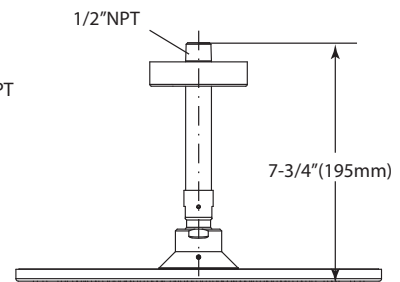

Shown with
TS110MC6