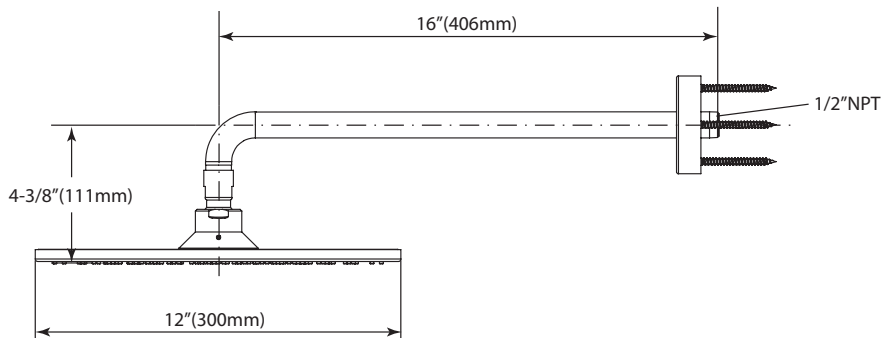

TS111BL12

Modern Series Aero Rain Shower

SPECIFICATIONS

- Warranty: Lifetime Limited Warranty (Residential Use)
  One Year (Commercial Use)
- Material: Brass
- Shipping Weight: 7.4 lbs.
- Shipping Dimensions: 13-1/8" x 14-1/8" x 4-1/4"
- Maximum Flow Rate: 2.0 gpm (7.5 lpm)

INSTALLATION NOTES

1. Required Components:
2. TS110MV16 (Wall Mount Shower Arm)
   - TS110MC6 (Ceiling Mount Shower Arm)

Shown with
TS110MV16