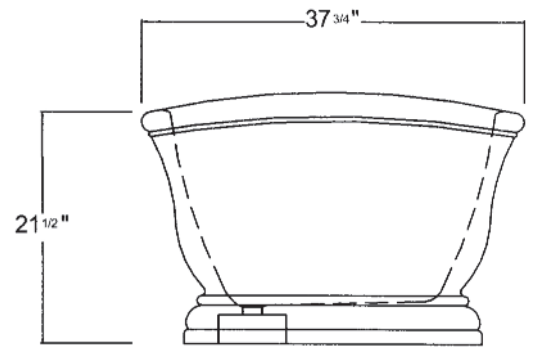

C41-68
OLD WORLD BATHTUB

© 2005 STONE FOREST, INC.

TOP VIEW

SIDE VIEW

FRONT VIEW

Carved from a single block of marble

Each tub is carved to order and can be customized to suit your needs

Can be carved to fit most drain assemblies. Please specify location and model of drain when ordering.