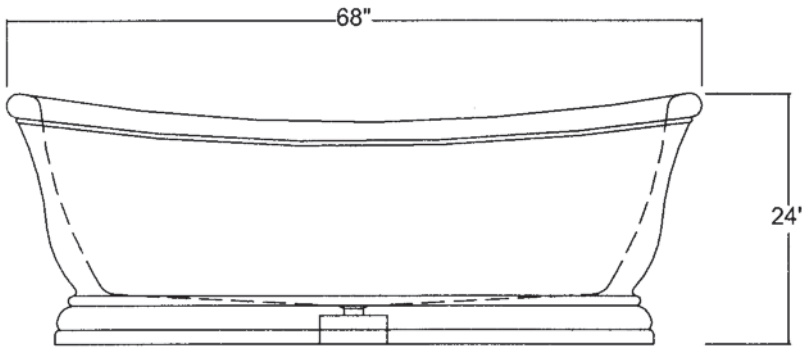

C41-68
OLD WORLD BATHTUB

© 2005 STONE FOREST, INC.

TOP VIEW

SIDE VIEW

FRONT VIEW

Carved from a single block of marble

Each tub is carved to order and can be customized to suit your needs

Can be carved to fit most drain assemblies. Please specify location and model of drain when ordering.