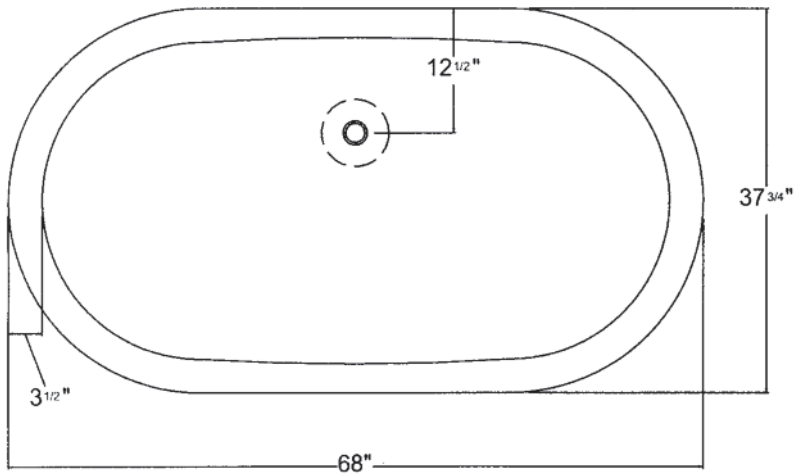

C41-68
OLD WORLD BATHTUB

© 2005 STONE FOREST, INC.

TOP VIEW

SIDE VIEW

FRONT VIEW

Carved from a single block of marble

Each tub is carved to order and can be customized to suit your needs

Can be carved to fit most drain assemblies. Please specify location and model of drain when ordering.