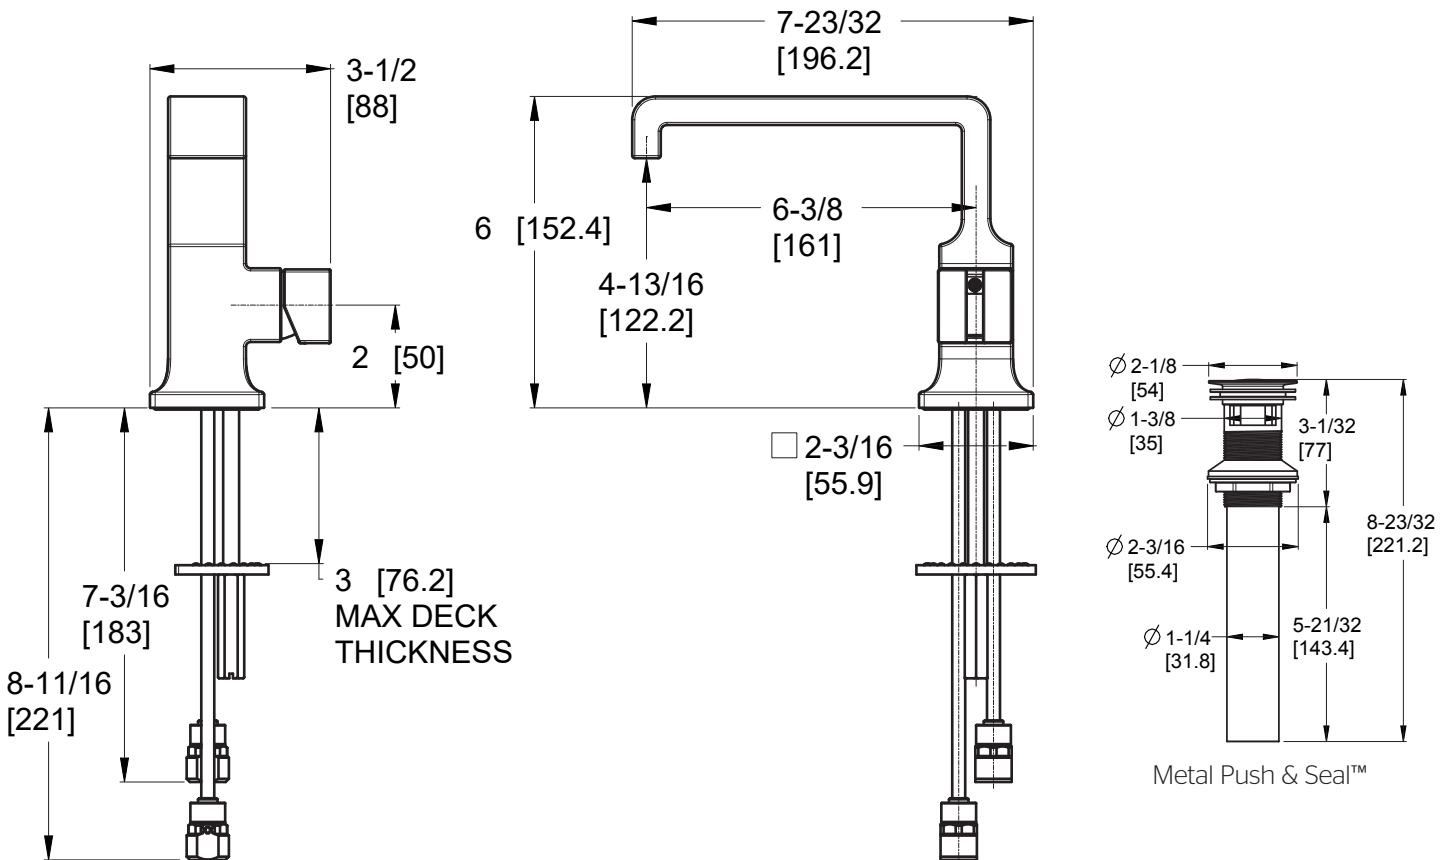

- LG42-VRVB Finish(B)
- LG42-VRVBG Finish(BG)
- LG42-VRVC Finish(C)
- LG42-VRVD Finish(D)

Specifications

- Pforever Seal
- Push & Seal™ Pop-Up

Features

- 1.2 GPM Flow Rate
- Concealed Screw
- Ribbon Water Flow
- Metal Push & Seal™ Drain
- Mounting Hardware Included
- Optional Handles Available:
Order HHL-LG42VRVL* Separately
- Pfaster Connect™
- Supply Lines Not Included
- UltraSeal™ Ceramic Disc Valve
- Pforever Warranty®

Code Compliance

Pfister products are designed and manufactured in compliance with the following standards and codes:

- IAPMO Certified to ASME A112.18.1/CSA B125.1
- NSF/ANSI/CAN61:Q≤1
- EPA WaterSense Certified
- CEC Certified/CALGreen compliant
- ADA Compliant - ANSI A117.1 (Lever Handles Only)

Dimensions

Ø1 Min to Ø1-1/2 Max. Deck Hole Openings