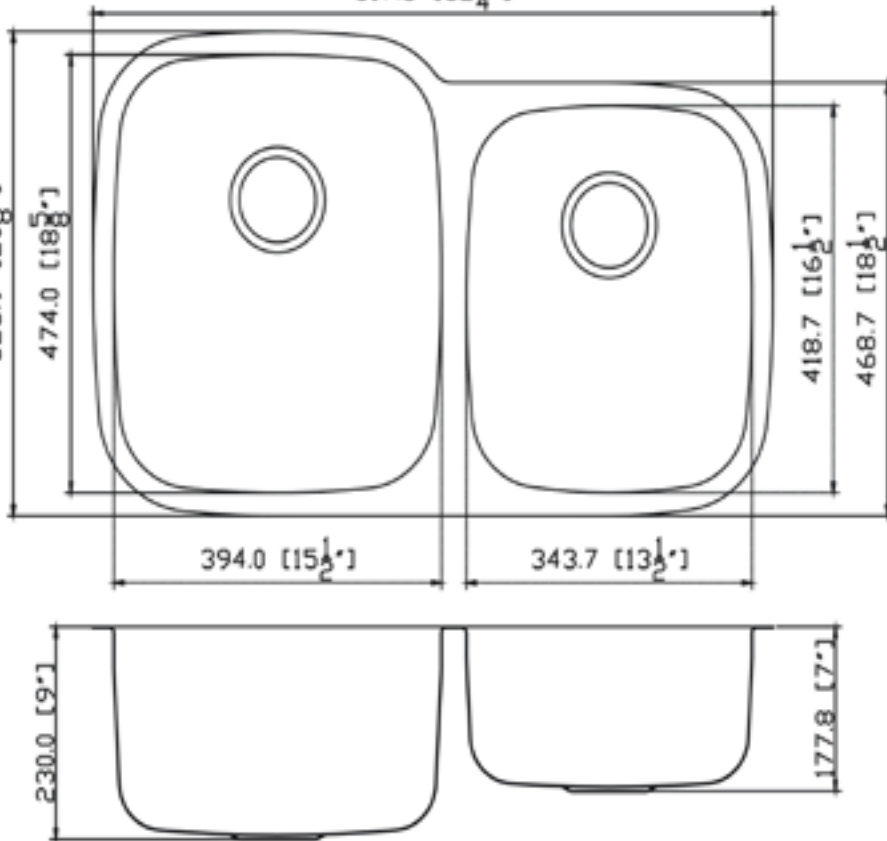

PHILADELPHIA 18

STAINLESS STEEL SINK

3221L
817.8 [32 1/4"]

Features:

- Stainless Steel Kitchen Sink
- 60/40 Double Bowl Sink
- Superior 18 Gauge Thickness
- Brushed Finish
- Undermount Installation Only
- High End Sound Dampening Technology
- Life Time Product Warranty*

PHILADELPHIA 18	
Outside Dimensions	32-1/4" x 20-5/8"
Inside Dimensions	30 1/4" x 18 5/8"
Depth	9"/7"

PHILADELPHIA 18 | Stainless Steel Sinks