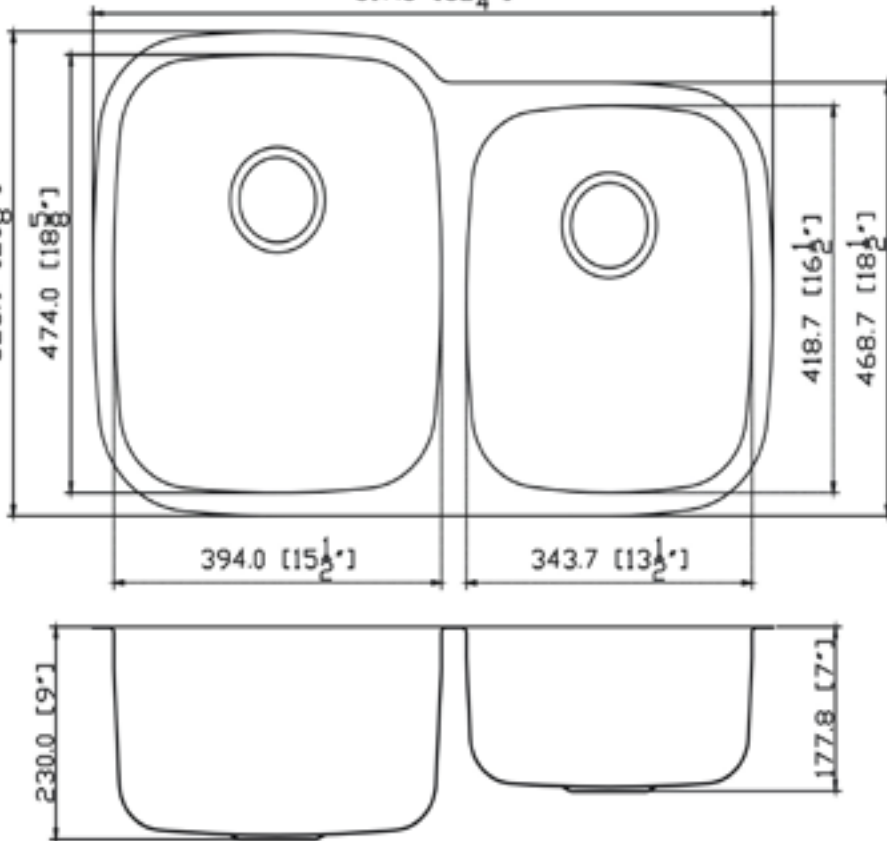

PHILADELPHIA 16

STAINLESS STEEL SINK

3221L
817.8 [32 1/4"]

Features:

- Stainless Steel Kitchen Sink
- 60/40 Double Bowl Sink
- Superior 18 Gauge Thickness
- Brushed Finish
- Undermount Installation Only
- High End Sound Dampening Technology
- Life Time Product Warranty*

PHILADELPHIA 16	
Outside Dimensions	32-1/4" x 20-5/8"
Inside Dimensions	30 1/4" x 18 5/8"
Depth	9"/7"

PHILADELPHIA 16 | Stainless Steel Sinks