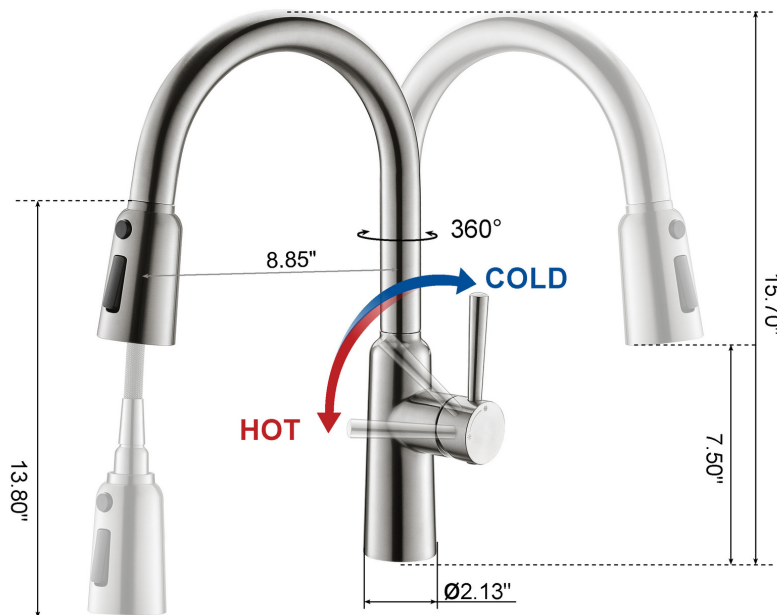

Presidential

PREMIUM STAINLESS STEEL

Specification Sheet

CP01

As the heart of your kitchen, this kitchen faucet combines flexibility and multi-function to provide the maximum use of the faucet, a good helper for your odds and ends in the kitchen. This pull-down kitchen with an optional deck plate is designed with high-arc, which is high enough for you to wash pots and pans easily. Deck Plate included.

Features

- 1.8 Gal. per minute flow rate
- Single Handle
- Pull Out Spray Wand
- Secure Docking, Spot Resistant
- 360 Spout Swivel

Dimensions

Faucet Height	15.7"
Spout Height	7.5"
Hose length	13.8"
Spout reach	8.85"