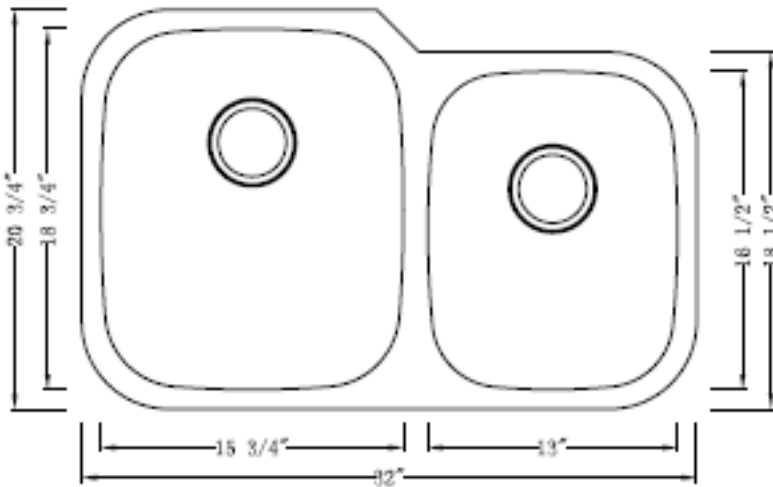

PRESIDENTIAL

Premium 18 and 16 Gauge Stainless Steel Sinks

MADISON 16

PREMIUM STAINLESS STEEL SINK

Features:

- Stainless Steel Kitchen Sink
- Double Bowl Sink Configuration
- Superior 16 Gauge Thickness
- Brushed Finish
- Undermount installation
- High End Sound Dampening Technology
- Life Time Product Warranty*

| MADISON 16 | |
|--------------------|----------------------|
| Outside Dimensions | 32" x 20.75" |
| Inside Dimensions | 30" L x 18.75" |
| Depth | Small: 7-1/2" LG: 9" |