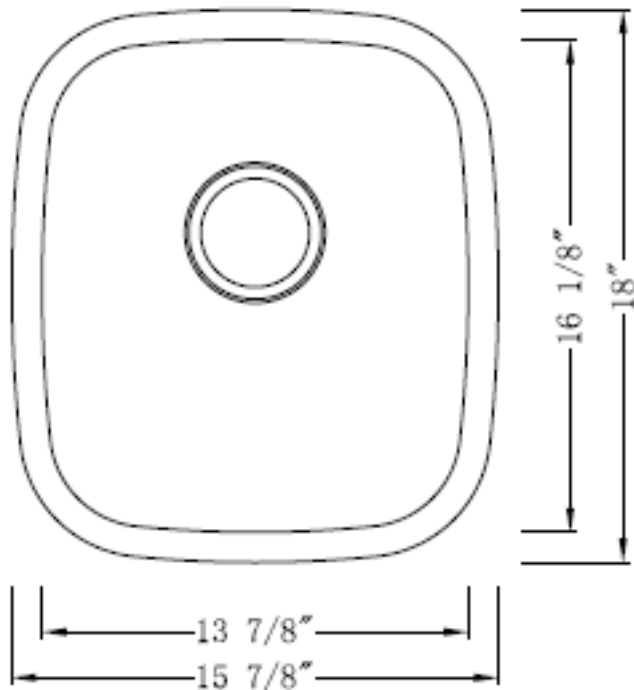

PRESIDENTIAL

Premium 18 and 16 Gauge Stainless Steel Sinks

LINCOLN SMALL

PREMIUM STAINLESS STEEL SINK

Features:

- Stainless Steel Kitchen Sink
- Utility Sink
- Premium 18 Gauge Thickness
- Single Bowl Sink
- Undermount Installation Only
- Brushed Stainless Finish
- High End Sound Dampening Technology
- Life Time Product Warranty*

LINCOLN SMALL	
Outside Dimensions	18" x 15-7/8"
Inside Dimensions	16-1/8" x 13-7/8"
Depth	8"