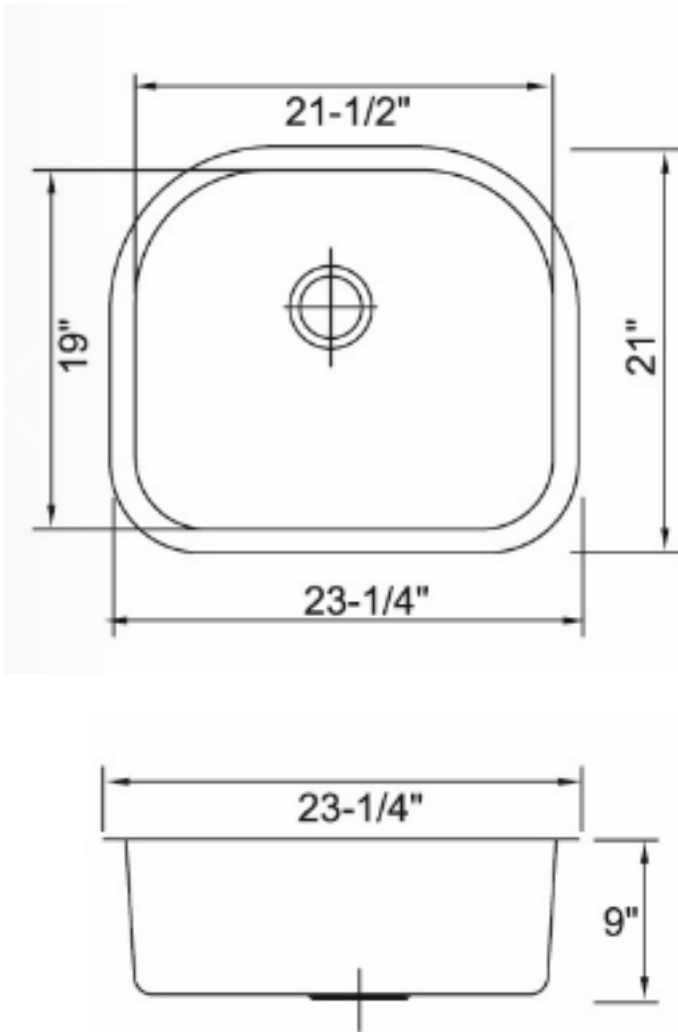

PRESIDENTIAL

Premium 18 and 16 Gauge Stainless Steel Sinks

HARRISON D-BOWL

PREMIUM STAINLESS STEEL SINK

Features:

- Stainless Steel Kitchen Sink
- Premium 18 Gauge Thickness
- Single Basin Sink
- Undermount Installation Only
- Brushed Stainless Finish
- High End Sound Dampening Technology
- Life Time Product Warranty*
- Reverse version also available

HARRISON D-BOWL	
Outside Dimensions	23-1/4" x 21"
Inside Dimensions	21-1/2" x 19"
Depth	9"