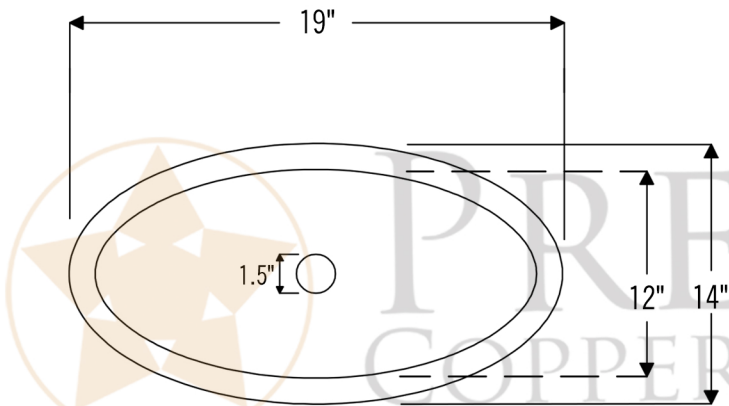

PREMIER
COPPER PRODUCTS

MODEL NUMBER: L019FPC

- * Description: 19" Oval Under Counter Hammered Copper Bathroom Sink in Polished Copper
- * Outer Dimension: 19" x 14" x 6"
- * Inner Dimension: 17" x 12" x 6"
- * Rim: 1" Flat Rim
- * Drain Opening: 1.5"
- * Finish: Polished Copper