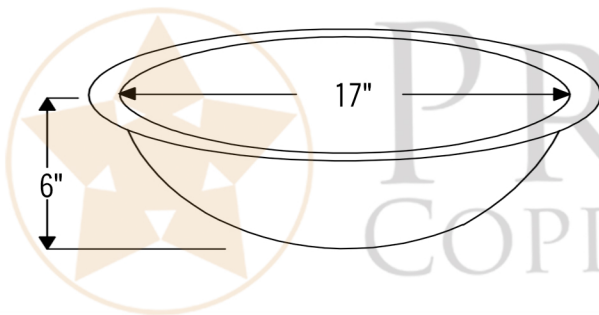

PREMIER
COPPER PRODUCTS

MODEL NUMBER: L019FPC

- * Description: 19" Oval Under Counter Hammered Copper Bathroom Sink in Polished Copper
- * Outer Dimension: 19" x 14" x 6"
- * Inner Dimension: 17" x 12" x 6"
- * Rim: 1" Flat Rim
- * Drain Opening: 1.5"
- * Finish: Polished Copper