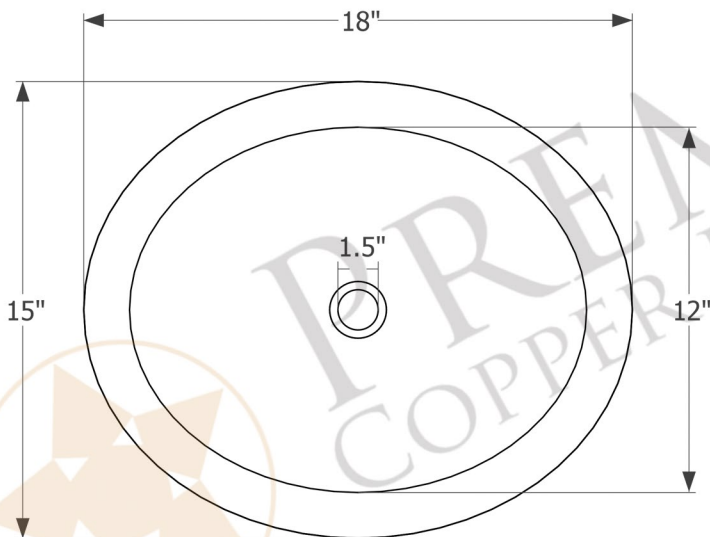

PREMIER
COPPER PRODUCTS

MODEL NUMBER: L018RPC

- Description: Oval Self Rimming Hammered Copper Sink with 1.5" Rim
- Outer Dimension: 18" x 15" x 5"
- Inner Dimension: 15" x 12" x 5"
- Rim: 1.5"
- Drain Opening: 1.5"
- Finish: Polished Copper

* PC: Polished Copper

THIS PRODUCT IS HAND CRAFTED, SMALL VARIANCES IN COLOR AND SIZE MAY OCCUR.
DO NOT MAKE ANY INSTALLATION CUTS UNTIL YOU RECEIVE YOUR ITEM(S).