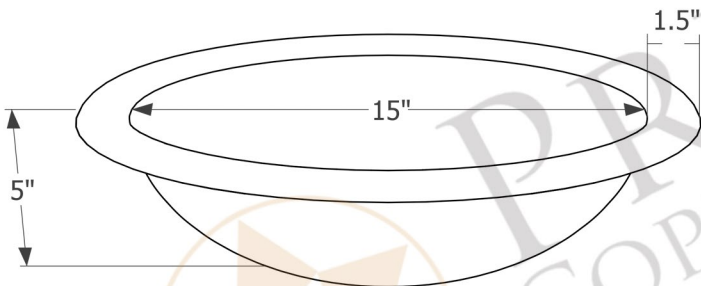

PREMIER
COPPER PRODUCTS

MODEL NUMBER: L018RPC

- Description: Oval Self Rimming Hammered Copper Sink with 1.5" Rim
- Outer Dimension: 18" x 15" x 5"
- Inner Dimension: 15" x 12" x 5"
- Rim: 1.5"
- Drain Opening: 1.5"
- Finish: Polished Copper

* PC: Polished Copper

THIS PRODUCT IS HAND CRAFTED, SMALL VARIANCES IN COLOR AND SIZE MAY OCCUR.
DO NOT MAKE ANY INSTALLATION CUTS UNTIL YOU RECEIVE YOUR ITEM(S).