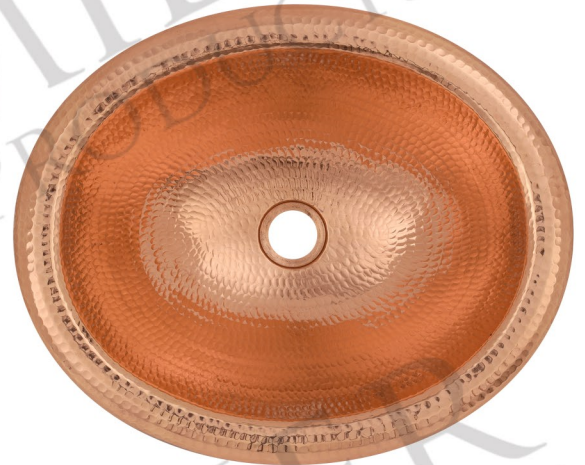

PREMIER
COPPER PRODUCTS

MODEL NUMBER: L018RPC

- * Description: Oval Self Rimming Hammered Copper Sink with 1.5" Rim
- * Outer Dimension: 18" x 15" x 5"
- * Inner Dimension: 15" x 12" x 5"
- * Rim: 1.5"
- * Drain Opening: 1.5"
- * Finish: Polished Copper

* PC: Polished Copper

THIS PRODUCT IS HAND CRAFTED, SMALL VARIANCES IN COLOR AND SIZE MAY OCCUR.
DO NOT MAKE ANY INSTALLATION CUTS UNTIL YOU RECEIVE YOUR ITEM(S).