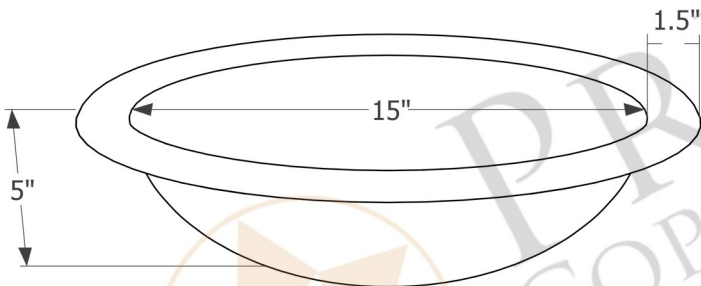

PREMIER
COPPER PRODUCTS

MODEL NUMBER: L018REN

- Description: Oval Self Rimming Hammered Copper Sink with 1.5" Rim
- Outer Dimension: 18" x 15" x 5"
- Inner Dimension: 15" x 12" x 5"
- Rim: 1.5"
- Drain Opening: 1.5"
- Finish: Nickel

* EN: Electroless Nickel

THIS PRODUCT IS HAND CRAFTED, SMALL VARIANCES IN COLOR AND SIZE MAY OCCUR.
DO NOT MAKE ANY INSTALLATION CUTS UNTIL YOU RECEIVE YOUR ITEM(S).