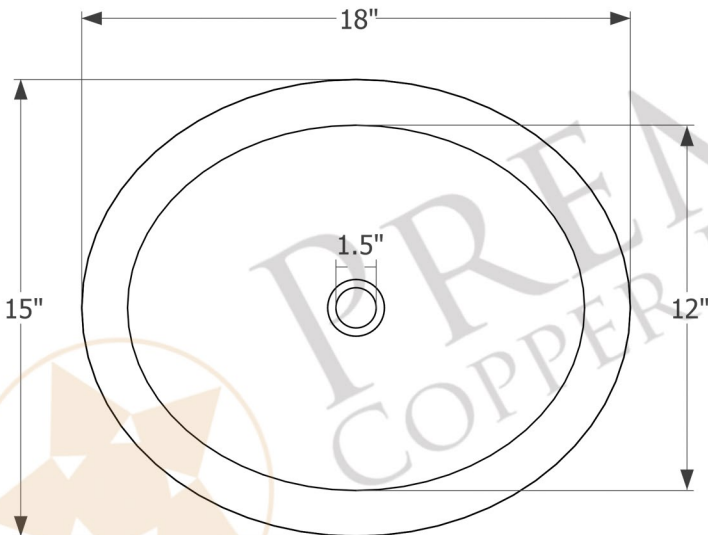

PREMIER
COPPER PRODUCTS

MODEL NUMBER: L018REN

- * Description: Oval Self Rimming Hammered Copper Sink with 1.5" Rim
- * Outer Dimension: 18" x 15" x 5"
- * Inner Dimension: 15" x 12" x 5"
- * Rim: 1.5"
- * Drain Opening: 1.5"
- * Finish: Nickel

* EN: Electroless Nickel

THIS PRODUCT IS HAND CRAFTED, SMALL VARIANCES IN COLOR AND SIZE MAY OCCUR.
DO NOT MAKE ANY INSTALLATION CUTS UNTIL YOU RECEIVE YOUR ITEM(S).