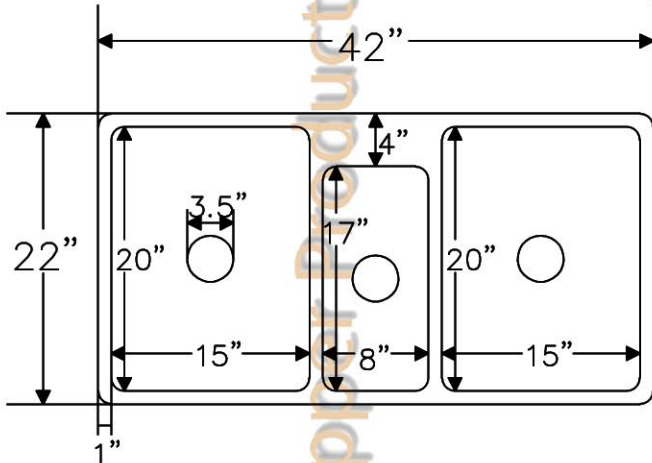

Premier Copper Products

CODE/STANDARD COMPLIANCE

* IAPMO/cUPC LISTED

ITEM # KTDB422210 42" TRIPLE BOWL KITCHEN SINK

OUTER DIMENSIONS: 42"X22"X10"

INNER DIMENSIONS: L:15"X20"X10"

C:8"X17"X8" R:15"X20"X10"

DRAIN SIZE: 3.5" STANDARD

MATERIAL GAUGE: 14

IMPORTANT: THIS PRODUCT IS HAND CRAFTED AND SMALL VARIANCES MAY OCCUR. DIMENSIONS MAY VARY UP TO 1/4". DO NOT MAKE ANY INSTALLATION CUTS UNTIL YOU RECEIVE YOUR SINK.