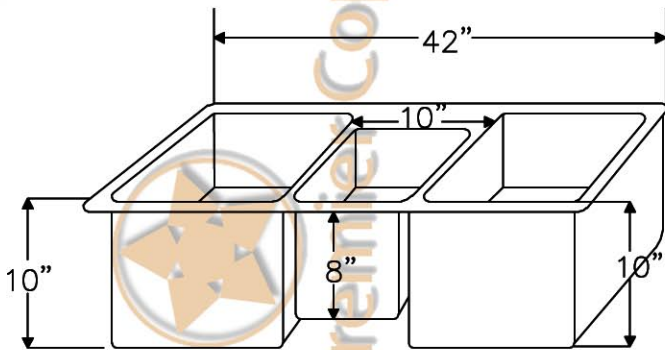

Premier Copper Products

CODE/STANDARD COMPLIANCE

* IAPMO/cUPC LISTED

ITEM # KTDB422210 42" TRIPLE BOWL KITCHEN SINK

OUTER DIMENSIONS: 42"X22"X10"

INNER DIMENSIONS: L:15"X20"X10"

C:8"X17"X8" R:15"X20"X10"

DRAIN SIZE: 3.5" STANDARD

MATERIAL GAUGE: 14

IMPORTANT: THIS PRODUCT IS HAND CRAFTED AND SMALL VARIANCES MAY OCCUR. DIMENSIONS MAY VARY UP TO 1/4". DO NOT MAKE ANY INSTALLATION CUTS UNTIL YOU RECEIVE YOUR SINK.