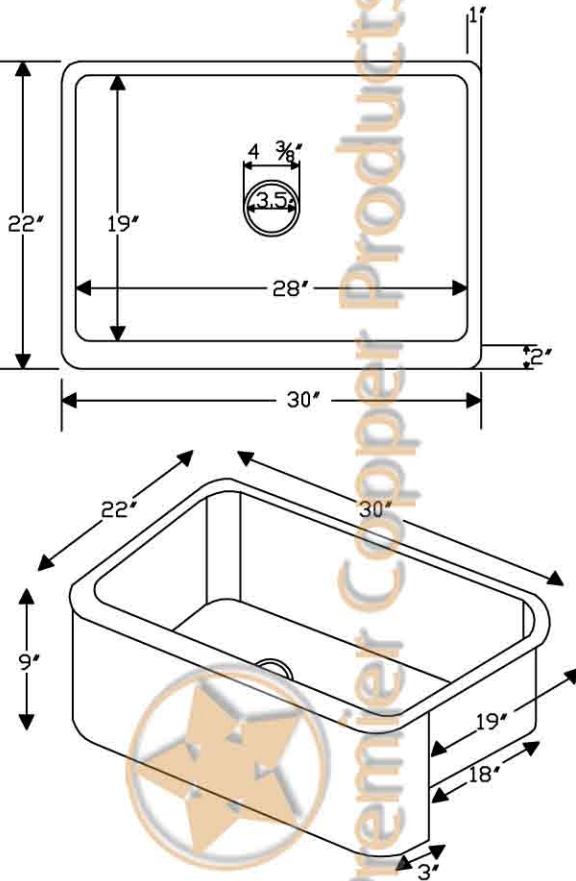

Premier Copper Products

ITEM # KASDB30229 30" KITCHEN APRON SINGLE BOWL SINK

CODE/STANDARD COMPLIANCE

* IAPMO/cUPC LISTED

OUTER DIMENSIONS: 30"X22"X9"

INNER DIMENSIONS: 28"X19"X9"

DRAIN SIZE: 3.5" STANDARD

MATERIAL GAUGE: 14

IMPORTANT: THIS PRODUCT IS HAND CRAFTED AND SMALL VARIANCES MAY OCCUR. DIMENSIONS MAY VARY UP TO 1/4". DO NOT MAKE ANY INSTALLATION CUTS UNTIL YOU RECEIVE YOUR SINK.