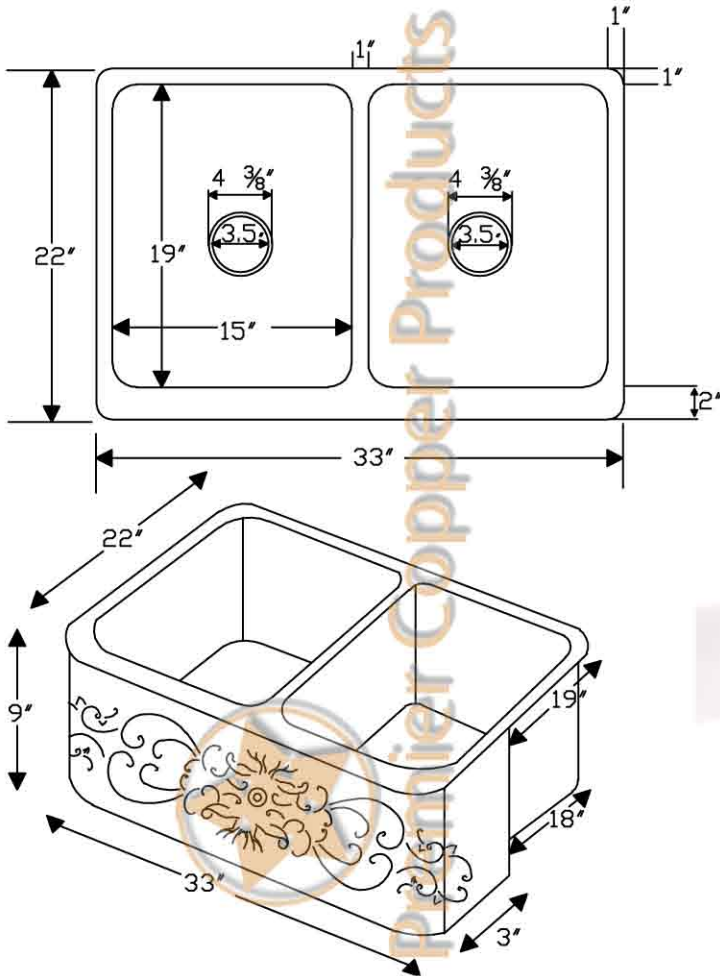

Premier Copper Products

ITEM # KA50DB33229S 33" KITCHEN APRON 50/50 SINK W/ SCROLL DESIGN

CODE/STANDARD COMPLIANCE

* IAPMO/cUPC LISTED

OUTER DIMENSIONS: 33"X22"X9"

INNER DIMENSIONS: L:15"X19"X9" R:15"X19"X9"

DRAIN SIZE: 3.5" STANDARD

MATERIAL GAUGE: 14

IMPORTANT: THIS PRODUCT IS HAND CRAFTED AND SMALL VARIANCES MAY OCCUR. DIMENSIONS MAY VARY UP TO 1/4". DO NOT MAKE ANY INSTALLATION CUTS UNTIL YOU RECEIVE YOUR SINK.