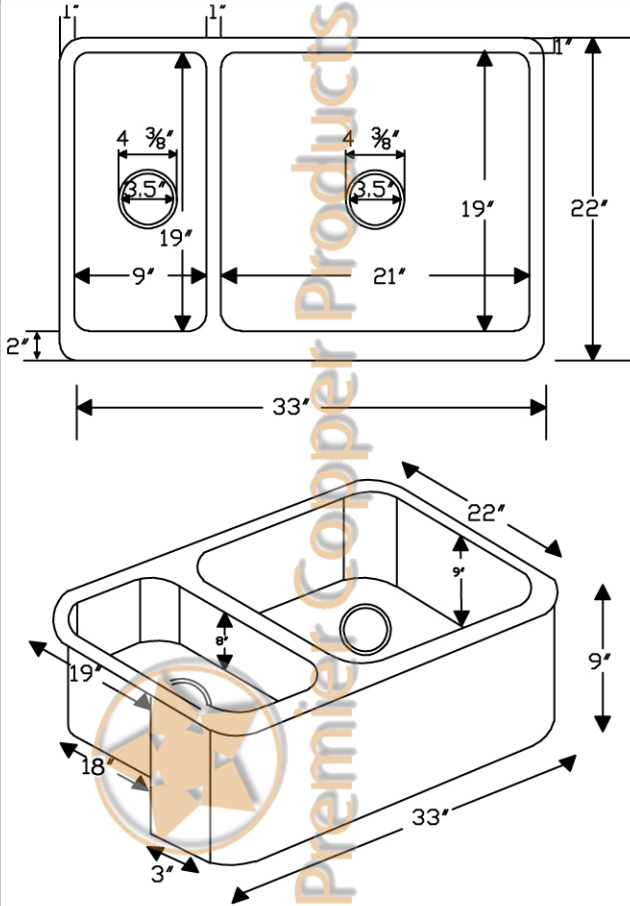

ITEM # KA25DB33229

33" KITCHEN APRON 25/75

DOUBLE BOWL SINK

CODE/STANDARD COMPLIANCE

* IAPMO/cUPC LISTED

OUTER DIMENSIONS: 33"X22"X9"
INNER DIMENSIONS: L:9"X19"X8" R:21"X19"X9"

DRAIN SIZE: 3.5" STANDARD

MATERIAL GAUGE: 14

IMPORTANT: THIS PRODUCT IS HAND CRAFTED AND SMALL VARIANCES MAY OCCUR. DIMENSIONS MAY VARY UP TO 1/4". DO NOT MAKE ANY INSTALLATION CUTS UNTIL YOU RECEIVE YOUR SINK.