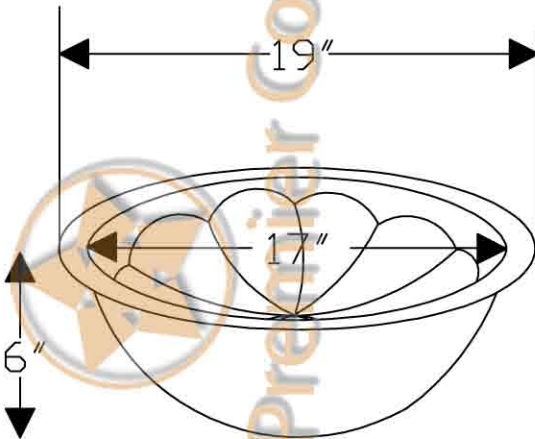

# ITEM # L019FSBDB OVAL SUNBURST FLAT RIM

OUTER DIMENSIONS: 19"X14"X6"

INNER DIMENSIONS: 17"X12"X6"

DRAIN SIZE: 1.5" W/O OVERFLOW

MATERIAL GAUGE: 17

**IMPORTANT:** THIS PRODUCT IS HAND CRAFTED AND SMALL VARIANCES MAY OCCUR. DIMENSIONS MAY VARY UP TO 1/4". DO NOT MAKE ANY INSTALLATION CUTS UNTIL YOU RECEIVE YOUR SINK.