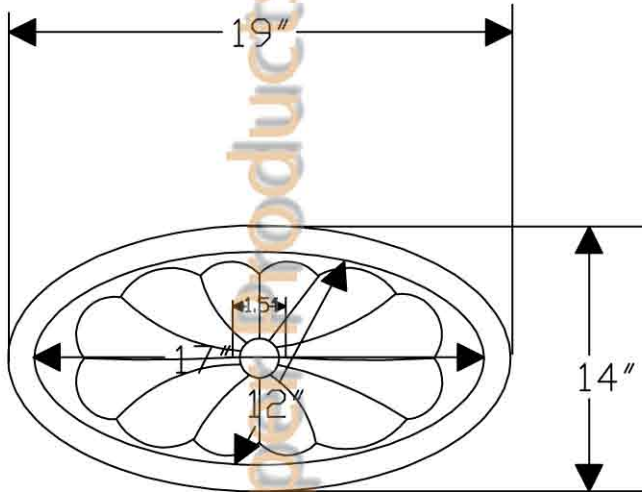

# ITEM # L019FSBDB OVAL SUNBURST FLAT RIM

OUTER DIMENSIONS: 19"X14"X6"

INNER DIMENSIONS: 17"X12"X6"

DRAIN SIZE: 1.5" W/O OVERFLOW

MATERIAL GAUGE: 17

**IMPORTANT:** THIS PRODUCT IS HAND CRAFTED AND SMALL VARIANCES MAY OCCUR. DIMENSIONS MAY VARY UP TO 1/4". DO NOT MAKE ANY INSTALLATION CUTS UNTIL YOU RECEIVE YOUR SINK.