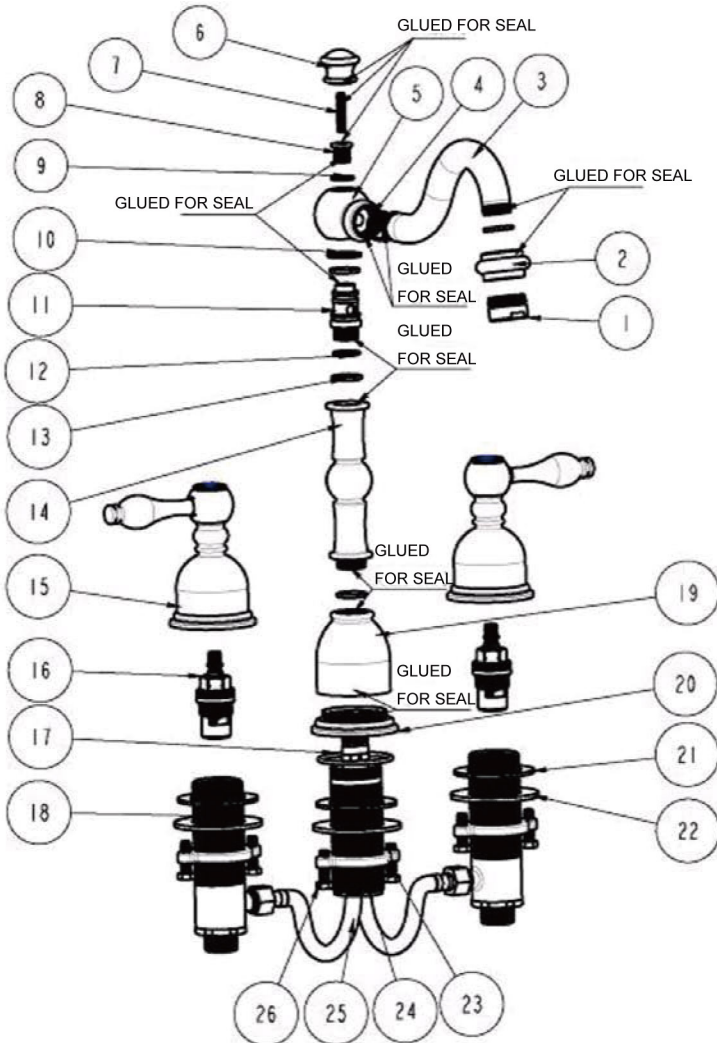

B-WS01ORB

8" WIDESPREAD BATHROOM FAUCET

FEATURES:

- All Brass Material
- Ceramic Cartridges
- Max Flow Rate: 2.2GPM(8.3LPM) @ 60PSI
- 100% Factory Tested
- Brass Pop-up Available

APPLICABLE STANDARDS/CODES:

- ASME A112.18.1
- CSA B125.1-2005
- NSF/ANSI 61-2007a
- California Lead Plumbing Law
- ADA

FINISHES:

- Oil Rubbed Bronze (ORB)
- Brushed Nickel (BN)

SPECIFIED MODEL:

Model	Description	Finish
B-WS01ORB-N	8" Widespread Bathroom Faucet W/ Non-Overflow Drain	ORB
B-WS01ORB-O	8" Widespread Bathroom Faucet W/ Overflow Style Drain	ORB

TRU™ Faucets

BY PREMIER COPPER PRODUCTS

B-WS010RB

PRODUCT SPECIFICATIONS

TRUTM Faucets

BY PREMIER COPPER PRODUCTS

B-WS01ORB

EXPLODED PARTS VIEW

BY PREMIER COPPER PRODUCTS

B-WS01ORB

PARTS LISTING

26	2090165	HEXAGONAL MOUNTING SCREW
25	2860356	STAINLESS STEEL FLEXIBLE HOSE
24	2030022	CONTROL BODY
23	2120081	MOUNTING NUT
22	2180126	WASHER
21	2050167	WASHER
20	2010312	BASE SET
19	2110501	BODY CANOPY
18	2133083	CONTROL BODY
17	2050093	O-RING
16	2710101	FAST OPEN CARTRIDGE
15	2750409	HANDLE
14	2030032	CONNECT PIPE
13	2050068	O-RING
12	2050071	O-RING
11	2040232	CONNECTER
10	2180082	FRICTION WASHER
9	2050184	FRICTION WASHER
8	2040230	CONNECTER
7	2090273	SCREW
6	2110735	CAP
5	2040231	BODY CONNECTER
4	2050149	WASHER
3	2140186	SPOUT PIPE
2	2040233	CONNECTER
1	2700025	24 AERATOR