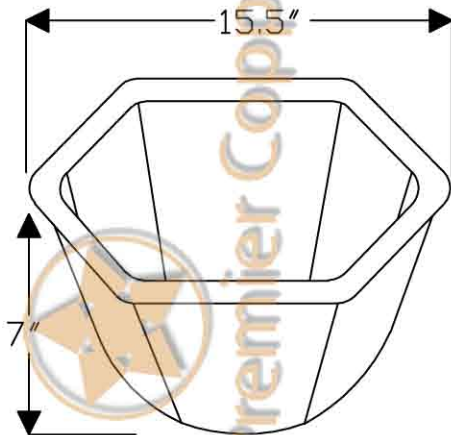

Premier Copper Products

CODE/STANDARD COMPLIANCE

* IAPMO/cUPC LISTED

ITEM # LH15.5DB HEXAGON UNDER COUNTER HAMMERED COPPER SINK

OUTER DIMENSIONS: 15.5"X15.5"X7"

INNER DIMENSIONS: 13.5"X13.5"X7"

DRAIN SIZE: 1.5" W/O OVERFLOW

MATERIAL GAUGE: 17

IMPORTANT: THIS PRODUCT IS HAND CRAFTED AND SMALL VARIANCES MAY OCCUR. DIMENSIONS MAY VARY UP TO 1/4". DO NOT MAKE ANY INSTALLATION CUTS UNTIL YOU RECEIVE YOUR SINK.

BY PREMIER COPPER PRODUCTS

B-WS01ORB

8" WIDESPREAD BATHROOM FAUCET

FEATURES:

- All Brass Material
- Ceramic Cartridges
- Max Flow Rate: 2.2GPM(8.3LPM) @ 60PSI
- 100% Factory Tested
- Brass Pop-up Available

APPLICABLE STANDARDS/CODES: