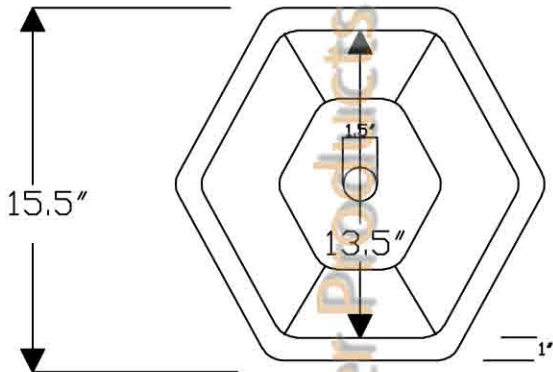

Premier Copper Products

CODE/STANDARD COMPLIANCE

* IAPMO/cUPC LISTED

ITEM # LH15.5DB HEXAGON UNDER COUNTER HAMMERED COPPER SINK

OUTER DIMENSIONS: 15.5"X15.5"X7"

INNER DIMENSIONS: 13.5"X13.5"X7"

DRAIN SIZE: 1.5" W/O OVERFLOW

MATERIAL GAUGE: 17

IMPORTANT: THIS PRODUCT IS HAND CRAFTED AND SMALL VARIANCES MAY OCCUR. DIMENSIONS MAY VARY UP TO 1/4". DO NOT MAKE ANY INSTALLATION CUTS UNTIL YOU RECEIVE YOUR SINK.

BY PREMIER COPPER PRODUCTS

B-WS01ORB

8" WIDESPREAD BATHROOM FAUCET

FEATURES:

- All Brass Material
- Ceramic Cartridges
- Max Flow Rate: 2.2GPM(8.3LPM) @ 60PSI
- 100% Factory Tested
- Brass Pop-up Available

APPLICABLE STANDARDS/CODES: