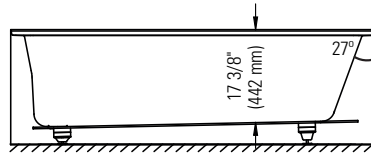

LEMANS 3060

59 3/4" x 30" x 20 5/8"

PRODUCT DESCRIPTION:		48hrs/5 days
Adjustable feet Contemporary style Above-the-floor rough (AFR)		
WATER CAPACITY:	IMMERSION:	
47 Imperial gallons	13 5/8 po	
BOX SIZE:		
NET WEIGHT:		GROSS WEIGHT:
64 lbs		78 lbs