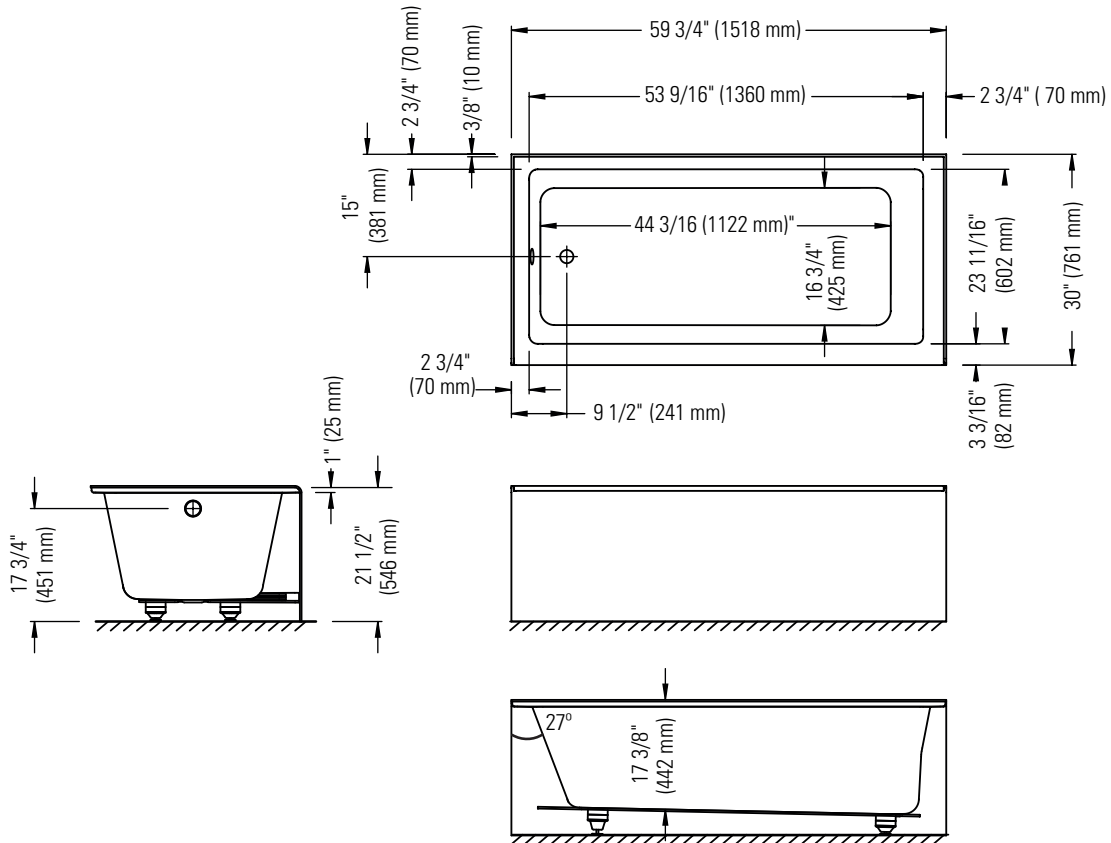

*All dimensions are approximate and subject to change without notice

Please refer to the installation guide before beginning the installation

Produits Neptune
Rouge

Lemans 3060 BJB

Bathtub

Ajustable feet

Above-the-floor rough (AFR)

*All dimensions are approximate and subject to change without notice

Please refer to the installation guide before beginning the installation