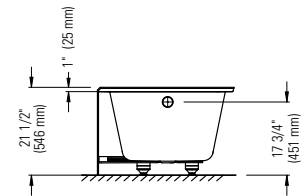

LEMANS 3060

59 3/4" x 30" x 20 5/8"

PRODUCT DESCRIPTION:		48hrs/5 days
Adjustable feet Contemporary style Above-the-floor rough (AFR)		
WATER CAPACITY:	IMMERSION:	
47 Imperial gallons	13 5/8 po	
BOX SIZE:		
NET WEIGHT:		GROSS WEIGHT:
64 lbs		78 lbs