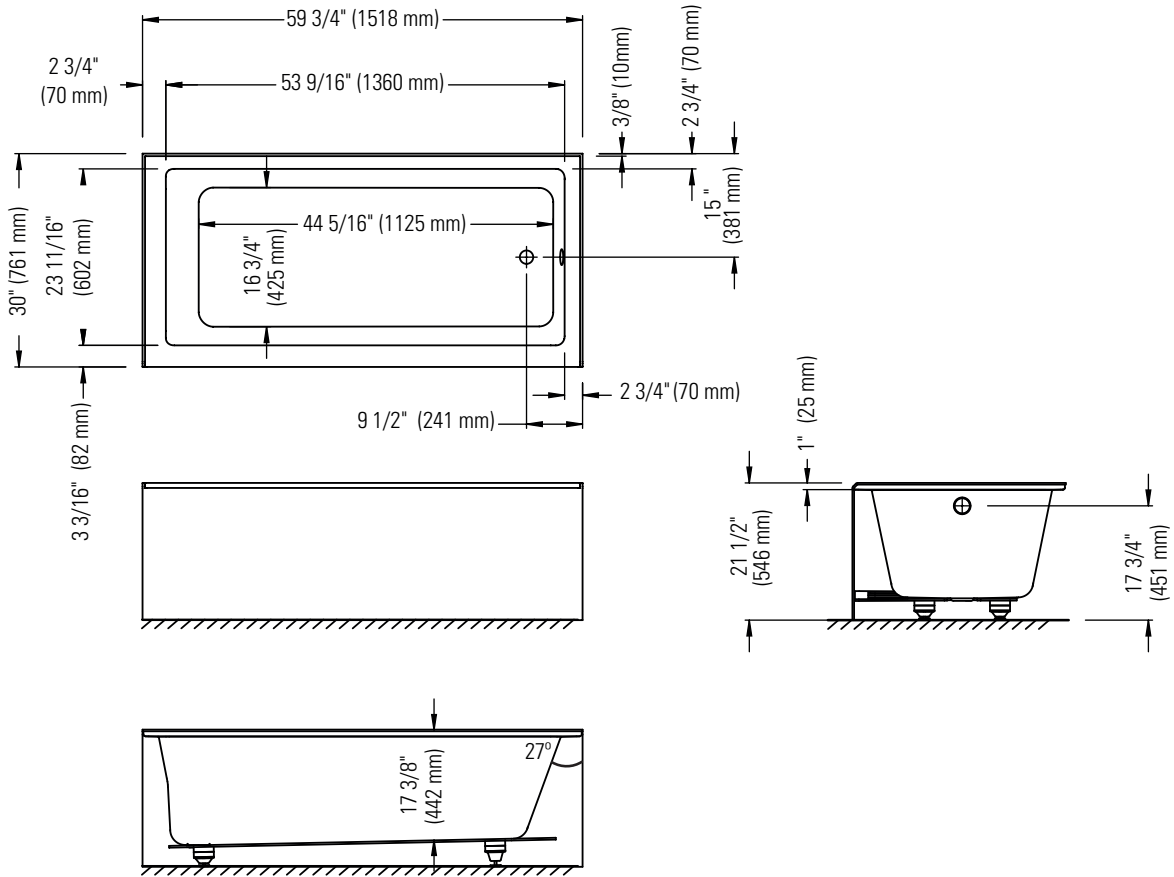

Produits Neptune
Rouge

Lemans 3060 BJD

Bathtub

Ajustable feet

Above-the-floor rough (AFR)

*All dimensions are approximate and subject to change without notice

Please refer to the installation guide before beginning the installation