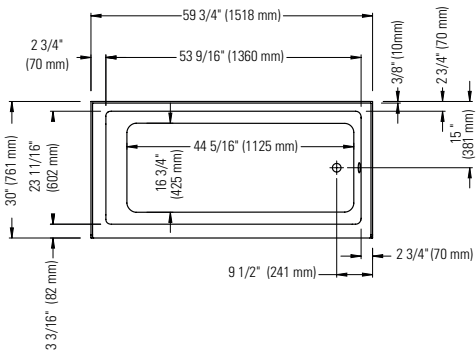

LEMANS 3060

59 3/4" x 30" x 20 5/8"

PRODUCT DESCRIPTION:		48hrs/5 days
Adjustable feet Contemporary style Above-the-floor rough (AFR)		
WATER CAPACITY:	IMMERSION:	
47 Imperial gallons	13 5/8 po	
BOX SIZE:		
NET WEIGHT:		GROSS WEIGHT:
64 lbs		78 lbs